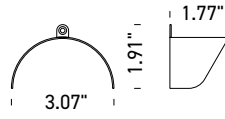

TECHNICAL DATA

Wattage	12W
Power Supply	Integral 120VAC - On-board DMX
Construction	Body: Aluminum Bracket: Stainless Steel Lens: Extra Clear Tempered Glass
CCT	RGBW
BUG Rating	—
CRI	>80
Delivered Lumens	253 lm: (R) 33 lm, (G) 84 lm, (B) 20 lm, (W) 116 lm (6500K)
Efficacy	21.1 lm/W: (R) 2.8 lm/W, (G) 7 lm/W, (B) 1.7 lm/W, (W) 9.7 lm/W (6500K)
Optics	10°, 25°, 45°, 10°x40°, 40°x10°
Finishes	Anthracite, ALU Gray (RAL 9006), Dark Brown
Lumen Maintenance	90,000 hrs (Ta 35°C)
Fixture Dimensions	Ø4.33" x 4.76"
IP Rating	IP65, IP68 (Fast connection)
Impact Resistance	IK08

Fixture Dimensions

ORDERING INFORMATION

Example: F42006.1.5.01.US. Accessories ordered separately.

F42006		5		US
Model No.	Finish	CCT	Optics	
F42006	1 - Anthracite 4 - ALU Gray (RAL 9006) 8 - Dark Brown	5 - RGB+W	01 - 10° Spot 36 - 25° Medium 32 - 45° Wide 70 - 10°x40° 38 - 40°x10°	US

Job Name/Date:

Fixture Type Designation:

ACCESSORIES

Installation / Anti-Glare

A9903
Steel Peg

L.MAX 6.56 ft

A0003
Anchoring Belt
L = 6.56 ft

A1801.
Aluminum visor for MOK Mini
1 - Anthracite
4 - ALU Gray (RAL 9006)
8 - Dark Brown
(To be ordered together with the product)