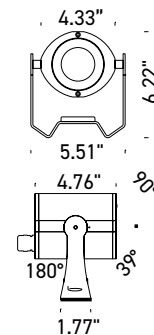

MOK MINI FLOODLIGHT PRO RGBW

MOK is a family of easy to install, durable LED fixtures that integrate into a variety of environments with wall, pole, or ceiling mounted versions, spotlights and bollards. MOK Mini Floodlight Pro RGBW is the smaller floodlight (Ø4.3") offering RGBW light, rotatable 180° horizontally and 90° vertically, suitable for outdoor installation and resistant to water thanks to its IP65, IP68 rating. It is available in 5 optics options, and 3 standard finishes.

TECHNICAL DATA

Wattage	12W
Power Supply	Integral 120VAC - On-board DMX
Construction	Body: Aluminum Bracket: Stainless Steel Lens: Extra Clear Tempered Glass
CCT	RGBW
BUG Rating	—
CRI	>80
Delivered Lumens	253 lm: (R) 33 lm, (G) 84 lm, (B) 20 lm, (W) 116 lm (6500K)
Efficacy	21.1 lm/W: (R) 2.8 lm/W, (G) 7 lm/W, (B) 1.7 lm/W, (W) 9.7 lm/W (6500K)
Optics	10°, 25°, 45°, 10°x40°, 40°x10°
Finishes	Anthracite, ALU Gray (RAL 9006), Dark Brown
Lumen Maintenance	90,000 hrs (Ta 35°C)
Fixture Dimensions	Ø4.33" x 4.76"
IP Rating	IP65, IP68 (Fast connection)
Impact Resistance	IK08

Fixture Dimensions

ORDERING INFORMATION

Example: F42006.1.5.01.US. Accessories ordered separately.

F42006		5		US
Model No.	Finish	CCT	Optics	
F42006	1 - Anthracite 4 - ALU Gray (RAL 9006) 8 - Dark Brown	5 - RGB+W	01 - 10° Spot 36 - 25° Medium 32 - 45° Wide 70 - 10°x40° 38 - 40°x10°	US

Job Name/Date:

Fixture Type Designation:

ACCESSORIES

Installation / Anti-Glare

A9903
Steel Peg

L.MAX 6.56 ft

A0003
Anchoring Belt
L = 6.56 ft

A1801.
Aluminum visor for MOK Mini
1 - Anthracite
4 - ALU Gray (RAL 9006)
8 - Dark Brown
(To be ordered together with the product)