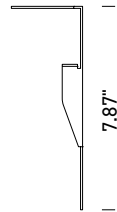

TECHNICAL DATA

Wattage	12W
Power Supply	Integral 120VAC - On-board DMX
Construction	Body: Aluminum Bracket: Stainless Steel Lens: Extra Clear Tempered Glass
CCT	RGBW
BUG Rating	—
CRI	>80
Delivered Lumens	253 lm: (R) 33 lm, (G) 84 lm, (B) 20 lm, (W) 116 lm (6500K)
Efficacy	21.1 lm/W: (R) 2.8 lm/W, (G) 7 lm/W, (B) 1.7 lm/W, (W) 9.7 lm/W (6500K)
Optics	10°, 25°, 45°, 10°x40°, 40°x10°
Finishes	Anthracite, ALU Gray (RAL 9006), Dark Brown
Lumen Maintenance	90,000 hrs (Ta 35°C)
Fixture Dimensions	Ø4.33" x 4.76"
IP Rating	IP65, IP68 (Fast connection)
Impact Resistance	IK08

Fixture Dimensions

ORDERING INFORMATION

Example: F42006.1.5.01.US. Accessories ordered separately.

F42006		5		US
Model No.	Finish	CCT	Optics	
F42006	1 - Anthracite 4 - ALU Gray (RAL 9006) 8 - Dark Brown	5 - RGB+W	01 - 10° Spot 36 - 25° Medium 32 - 45° Wide 70 - 10°x40° 38 - 40°x10°	US

Job Name/Date:

Fixture Type Designation:

ACCESSORIES

Installation / Anti-Glare

A9903
Steel Peg

L.MAX 6.56 ft

A0003
Anchoring Belt
L = 6.56 ft

A1801.
Aluminum visor for MOK Mini
1 - Anthracite
4 - ALU Gray (RAL 9006)
8 - Dark Brown
(To be ordered together with the product)