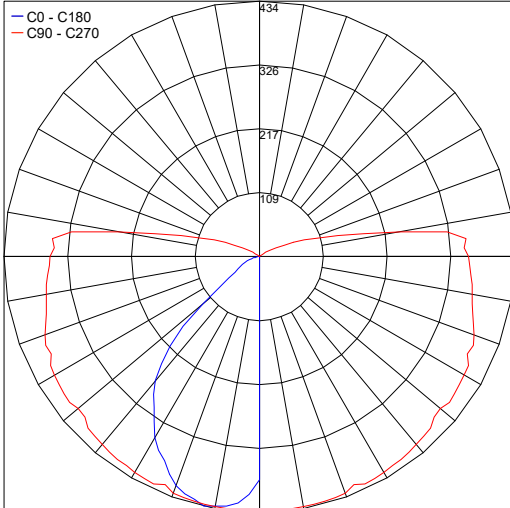

TECHNICAL DATA

Wattage / Input	12W (24VDC)
Power Supply	Remote, not included. See page 2.
Construction	Head: Anticorodal® Aluminum 6082 Body: Teak Wood Mounting Plate: Aluminum 6060 Lens: Tempered Extra-Clear Glass
CCT	2700K, 3000K, 4000K
BUG Rating	B1-U1-G0 (3000K)
CRI	80
Delivered Lumens	492 lm (3000K)
Efficacy	41 lm/W (3000K)
Optics	Diffuse, Asymmetrical
Finishes	Anthracite, Custom RAL on request
Fixture Dimensions	4.88" l x 1.34" w x 29.92" h Head: 4.72" x 2.72"
Fixture Weight	5.67 lbs
LED Source	18 mid-power LEDs
Lumen Maintenance	L85, B10>50,000hrs (Ta 25°C)
Color Consistency	3-Step MacAdam
Operating Temp.	-4°F to +113°F
IP Rating	IP65
Impact Resistance	IK08

DRIVERS IN NEMA 4X ENCLOSURE

Remote 24VDC - ELV / TRIAC / 0-10V

PPLT00715

Part Number	Description	Input/Output	# of Fixtures
PPLT00715	ELV / TRIAC / 0-10V Dimming to 0.1%	120-277VAC to 24VDC, 96W, Class 2, WET/DAMP	1-6

For other power supply options consult factory.

PHOTOMETRIC DATA

Note all Photometry is 3000K

Maximum Candela = 434.3

PHOTOMETRIC FILENAME : PLIN WOOD 2.2 A [3000K 12W] H29.9IN.IES

Job Name/Date:

Fixture Type Designation: