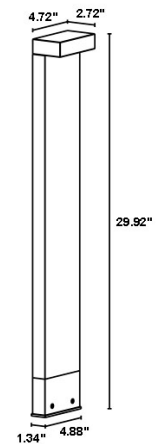

PLIN WOOD 2.2

Plin Wood is a family of outdoor bollards that combines a body of weather-resistant teak sourced from FSC®-certified plantations with a head and base in 6082 Anticorodal® aluminum and an anthracite finish. It is available in 3 styles - 2 heights each. Plin Wood 2.2 is the 29.9" version with a flat head.

TECHNICAL DATA

Wattage / Input	12W (24VDC)
Power Supply	Remote, not included. See page 2.
Construction	Head: Anticorodal® Aluminum 6082 Body: Teak Wood Mounting Plate: Aluminum 6060 Lens: Tempered Extra-Clear Glass
CCT	2700K, 3000K, 4000K
BUG Rating	B1-U1-G0 (3000K)
CRI	80
Delivered Lumens	492 lm (3000K)
Efficacy	41 lm/W (3000K)
Optics	Diffuse, Asymmetrical
Finishes	Anthracite, Custom RAL on request
Fixture Dimensions	4.88" l x 1.34" w x 29.92" h Head: 4.72" x 2.72"
Fixture Weight	5.67 lbs
LED Source	18 mid-power LEDs
Lumen Maintenance	L85, B10>50,000hrs (Ta 25°C)
Color Consistency	3-Step MacAdam
Operating Temp.	-4°F to +113°F
IP Rating	IP65
Impact Resistance	IK08

Fixture Dimensions

ORDERING INFORMATION

Example: PH2210000050AH. Accessories / Power Supplies ordered separately.

PH2210	00	00		0A	
Model No.	Power	Optical Accessory	CCT	Optics	Finish
PH2210	00 - Remote	00 - No accessory	F - 2700K 5 - 3000K 9 - 4000K	0A - Diffuse, Asymmetrical	H - Anthracite C - Custom RAL (consult factory for "C")

For other power supply options consult factory.

PHOTOMETRIC DATA

Note all Photometry is 3000K

Maximum Candela = 434.3

PHOTOMETRIC FILENAME : PLIN WOOD 2.2 A [3000K 12W] H29.9IN.IES

Job Name/Date:

Fixture Type Designation: