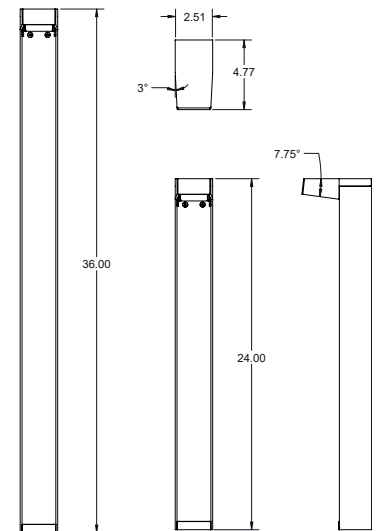

Klee Wood is an outdoor LED bollard with real teak wood set in the body of the Klee bollard. It is offered in 2 heights - 2-foot or 3-foot - with 3 color temperatures and 3 optics options, 1 wood and 5 standard finishes. Dark Sky compliant.

MADE IN THE U.S.A. - Teak Wood Shown

TECHNICAL DATA

Wattage	14W
Power Supply	Integral 120VAC Remote 120-277VAC (Consult Factory)
Dimming	0-10V Dimming
Construction	Body: Aluminum Lens: Clear
CCT	2700K, 3000K, 4000K
BUG Rating	B0-U0-G1 (Type IV Short) B0-U0-G0 (Type III Very Short)
CRI	>80
Delivered Lumens	1189 lm (Optic 1 - Type IV Short) 1025 lm (Optic 2 - Type III Very Short) 1208 lm (Optic 3 - Type III Very Short Asymmetric) Dark Sky compliant
Efficacy	84.9 lm/W (Optic 1 - Type IV Short) 73.2 lm/W (Optic 2 - Type III Very Short) 86.3 lm/W (Optic 3 - Type III Very Short Asymmetric)
Optics	3 Options - See Below
Finishes	Real Teak Wood 5 Standard - See page 2 Custom RAL on request
Fixture Dimensions	Head: 2.51" w x 4.77" l x 24.0" or 36.0" h
IP Rating	IP65

Fixture Dimensions

ORDERING INFORMATION

Example: KLE-W-2-40-02-TK-03-C-0. Accessories ordered separately.

KLE-W	-		-		-		-	TK		-	C		-	0
Model #	Height	CCT	Optics	Wood Finish	Finish	Dimming	Options							
KLE-W	2 - 2 ft. 3 - 3 ft.	27 - 2700K 30 - 3000K 40 - 4000K	01 - Type IV Short (PPDP00357) 02 - Type III Very Short (PPDP00358) 03 - Type III Very Short Asymmetric (PPDP00356)	TK - Real Teak Wood	11 - White Suede 02 - Black Suede 03 - Gray 18 - Tex. Bronze TS - Silver C - Custom	C - Integral 120VAC 0-10V Dimming	0 - None							

PHOTOMETRIC DATA

Note: all photometry is 3000K

OPTIC 1 - Type IV Short (PPDP00357)

PHOTOMETRIC FILENAME : KLEE 2FT 30K BLK OPTIC 1 - LLIA002333-001.IES

OPTIC 2 - Type III Very Short (PPDP00358)

PHOTOMETRIC FILENAME : KLEE 2FT 30K BLK OPTIC 2 - LLIA002333-002.IES