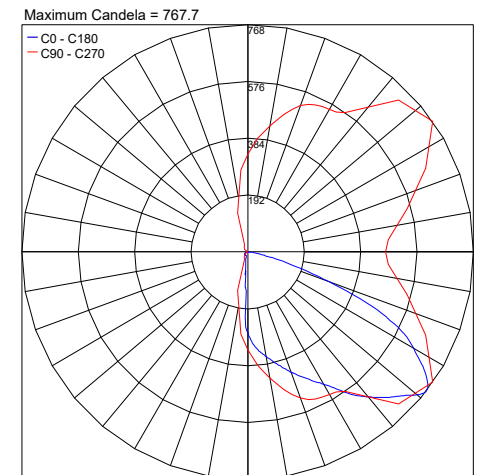

OPTIC 3 - Type III Very Short Asym. (PPDP00356)

PHOTOMETRIC FILENAME : KLEE 2FT 30K BLK OPTIC 3 - LLIA002333-003.IES

Job Name/Date:

Fixture Type Designation: