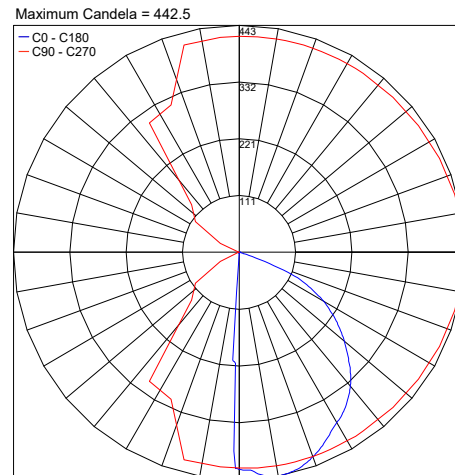

MADE IN THE U.S.A. - Teak Wood Shown

TECHNICAL DATA

Wattage	14W
Power Supply	Integral 120VAC Remote 120-277VAC (Consult Factory)
Dimming	0-10V Dimming
Construction	Body: Aluminum Lens: Clear
CCT	2700K, 3000K, 4000K
BUG Rating	B0-U0-G1 (Type IV Short) B0-U0-G0 (Type III Very Short)
CRI	>80
Delivered Lumens	1189 lm (Optic 1 - Type IV Short) 1025 lm (Optic 2 - Type III Very Short) 1208 lm (Optic 3 - Type III Very Short Asymmetric) Dark Sky compliant
Efficacy	84.9 lm/W (Optic 1 - Type IV Short) 73.2 lm/W (Optic 2 - Type III Very Short) 86.3 lm/W (Optic 3 - Type III Very Short Asymmetric)
Optics	3 Options - See Below
Finishes	Real Teak Wood 5 Standard - See page 2 Custom RAL on request
Fixture Dimensions	Head: 2.51" w x 4.77" l x 24.0" or 36.0" h
IP Rating	IP65

Fixture Dimensions

ORDERING INFORMATION

Example: KLE-W-2-40-02-TK-03-C-0. Accessories ordered separately.

KLE-W	-		-		-		-	TK		-	C		-	0
Model #	Height	CCT	Optics	Wood Finish	Finish	Dimming	Options							
KLE-W	2 - 2 ft. 3 - 3 ft.	27 - 2700K 30 - 3000K 40 - 4000K	01 - Type IV Short (PPDP00357) 02 - Type III Very Short (PPDP00358) 03 - Type III Very Short Asymmetric (PPDP00356)	TK - Real Teak Wood	11 - White Suede 02 - Black Suede 03 - Gray 18 - Tex. Bronze TS - Silver C - Custom	C - Integral 120VAC 0-10V Dimming	0 - None							

PHOTOMETRIC DATA

Note: all photometry is 3000K

OPTIC 1 - Type IV Short (PPDP00357)

PHOTOMETRIC FILENAME : KLEE 2FT 30K BLK OPTIC 1 - LLIA002333-001.IES

OPTIC 2 - Type III Very Short (PPDP00358)

PHOTOMETRIC FILENAME : KLEE 2FT 30K BLK OPTIC 2 - LLIA002333-002.IES

OPTIC 3 - Type III Very Short Asym. (PPDP00356)

PHOTOMETRIC FILENAME : KLEE 2FT 30K BLK OPTIC 3 - LLIA002333-003.IES

Job Name/Date:

Fixture Type Designation: