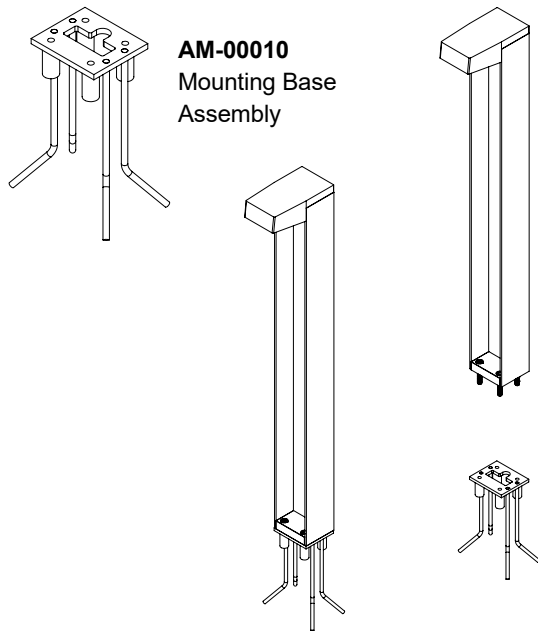

ACCESSORIES - Installation

AM-00010
Mounting Base
Assembly

WOOD FINISHES - Real Teak Wood Shown on page 1

FINISHES