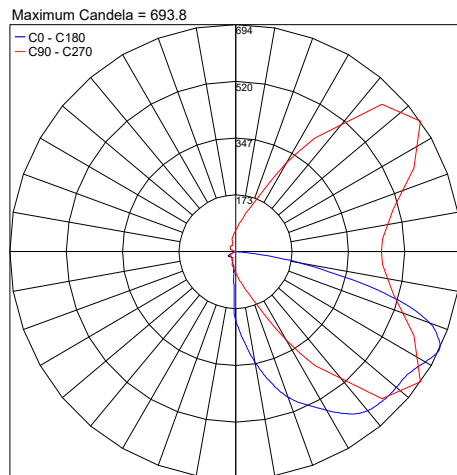

MADE IN THE U.S.A. - Teak Wood Shown

TECHNICAL DATA

Wattage	14W
Power Supply	Integral 120VAC Remote 120-277VAC (Consult Factory)
Dimming	0-10V Dimming
Construction	Body: Aluminum Lens: Clear
CCT	2700K, 3000K, 4000K
BUG Rating	B0-U0-G1 (Type IV Short) B0-U0-G0 (Type III Very Short)
CRI	>80
Delivered Lumens	1189 lm (Optic 1 - Type IV Short) 1025 lm (Optic 2 - Type III Very Short) 1208 lm (Optic 3 - Type III Very Short Asymmetric) Dark Sky compliant
Efficacy	84.9 lm/W (Optic 1 - Type IV Short) 73.2 lm/W (Optic 2 - Type III Very Short) 86.3 lm/W (Optic 3 - Type III Very Short Asymmetric)
Optics	3 Options - See Below
Finishes	Real Teak Wood 5 Standard - See page 2 Custom RAL on request
Fixture Dimensions	Head: 2.51" w x 4.77" l x 24.0" or 36.0" h
IP Rating	IP65

Fixture Dimensions

ORDERING INFORMATION

Example: KLE-W-2-40-02-TK-03-C-0. Accessories ordered separately.

KLE-W	-		-		-		-	TK		-	C		-	0
Model #	Height	CCT	Optics	Wood Finish	Finish	Dimming	Options							
KLE-W	2 - 2 ft. 3 - 3 ft.	27 - 2700K 30 - 3000K 40 - 4000K	01 - Type IV Short (PPDP00357) 02 - Type III Very Short (PPDP00358) 03 - Type III Very Short Asymmetric (PPDP00356)	TK - Real Teak Wood	11 - White Suede 02 - Black Suede 03 - Gray 18 - Tex. Bronze TS - Silver C - Custom	C - Integral 120VAC 0-10V Dimming	0 - None							

PHOTOMETRIC DATA

Note: all photometry is 3000K

OPTIC 1 - Type IV Short (PPDP00357)

PHOTOMETRIC FILENAME : KLEE 2FT 30K BLK OPTIC 1 - LLIA002333-001.IES

OPTIC 2 - Type III Very Short (PPDP00358)

PHOTOMETRIC FILENAME : KLEE 2FT 30K BLK OPTIC 2 - LLIA002333-002.IES