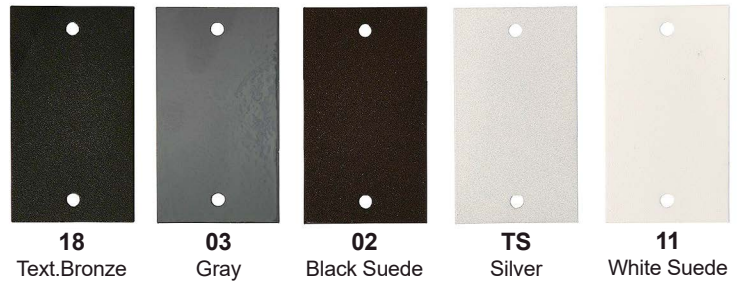

Klee Wood is an outdoor LED bollard with real teak wood set in the body of the Klee bollard. It is offered in 2 heights - 2-foot or 3-foot - with 3 color temperatures and 3 optics options, 1 wood and 5 standard finishes. Dark Sky compliant.

Fixture Dimensions

ORDERING INFORMATION

Example: KLE-W-2-40-02-TK-03-C-0. Accessories ordered separately.

KLE-W	-		-		-		-	TK		-	C		-	0
Model #	Height	CCT	Optics	Wood Finish	Finish	Dimming	Options							
KLE-W	2 - 2 ft. 3 - 3 ft.	27 - 2700K 30 - 3000K 40 - 4000K	01 - Type IV Short (PPDP00357) 02 - Type III Very Short (PPDP00358) 03 - Type III Very Short Asymmetric (PPDP00356)	TK - Real Teak Wood	11 - White Suede 02 - Black Suede 03 - Gray 18 - Tex. Bronze TS - Silver C - Custom	C - Integral 120VAC 0-10V Dimming	0 - None							

Job Name/Date:

Fixture Type Designation:

ACCESSORIES - Installation

AM-00010
Mounting Base
Assembly

WOOD FINISHES - Real Teak Wood Shown on page 1

FINISHES

18 Text. Bronze
03 Gray
02 Black Suede
TS Silver
11 White Suede

PHOTOMETRIC DATA

Note: all photometry is 3000K

OPTIC 1 - Type IV Short (PPDP00357)

PHOTOMETRIC FILENAME : KLEE 2FT 30K BLK OPTIC 1 - LLIA002333-001.IES

OPTIC 2 - Type III Very Short (PPDP00358)

PHOTOMETRIC FILENAME : KLEE 2FT 30K BLK OPTIC 2 - LLIA002333-002.IES