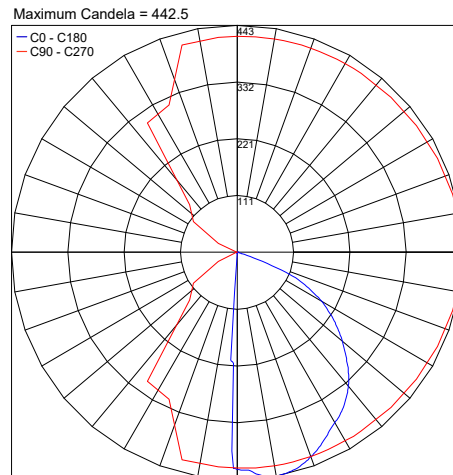

MADE IN THE U.S.A. - Teak Wood Shown

TECHNICAL DATA

Wattage	14W
Power Supply	Integral 120VAC Remote 120-277VAC (Consult Factory)
Dimming	0-10V Dimming
Construction	Body: Aluminum Lens: Clear
CCT	2700K, 3000K, 4000K
BUG Rating	B0-U0-G1 (Type IV Short) B0-U0-G0 (Type III Very Short)
CRI	>80
Delivered Lumens	1189 lm (Optic 1 - Type IV Short) 1025 lm (Optic 2 - Type III Very Short) 1208 lm (Optic 3 - Type III Very Short Asymmetric) Dark Sky compliant
Efficacy	84.9 lm/W (Optic 1 - Type IV Short) 73.2 lm/W (Optic 2 - Type III Very Short) 86.3 lm/W (Optic 3 - Type III Very Short Asymmetric)
Optics	3 Options - See Below
Finishes	Real Teak Wood 5 Standard - See page 2 Custom RAL on request
Fixture Dimensions	Head: 2.51" w x 4.77" l x 24.0" or 36.0" h
IP Rating	IP65

Fixture Dimensions

ORDERING INFORMATION

Example: KLE-W-2-40-02-TK-03-C-0. Accessories ordered separately.

KLE-W	-		-		-		-	TK		-	C		-	0
Model #	Height	CCT	Optics	Wood Finish	Finish	Dimming	Options							
KLE-W	2 - 2 ft. 3 - 3 ft.	27 - 2700K 30 - 3000K 40 - 4000K	01 - Type IV Short (PPDP00357) 02 - Type III Very Short (PPDP00358) 03 - Type III Very Short Asymmetric (PPDP00356)	TK - Real Teak Wood	11 - White Suede 02 - Black Suede 03 - Gray 18 - Tex. Bronze TS - Silver C - Custom	C - Integral 120VAC 0-10V Dimming	0 - None							

02
Black Suede

TS
Silver

11
White Suede

PHOTOMETRIC DATA

Note: all photometry is 3000K

OPTIC 1 - Type IV Short (PPDP00357)

PHOTOMETRIC FILENAME : KLEE 2FT 30K BLK OPTIC 1 - LLIA002333-001.IES

OPTIC 2 - Type III Very Short (PPDP00358)

PHOTOMETRIC FILENAME : KLEE 2FT 30K BLK OPTIC 2 - LLIA002333-002.IES

OPTIC 3 - Type III Very Short Asym. (PPDP00356)

PHOTOMETRIC FILENAME : KLEE 2FT 30K BLK OPTIC 3 - LLIA002333-003.IES

Job Name/Date:

Fixture Type Designation: