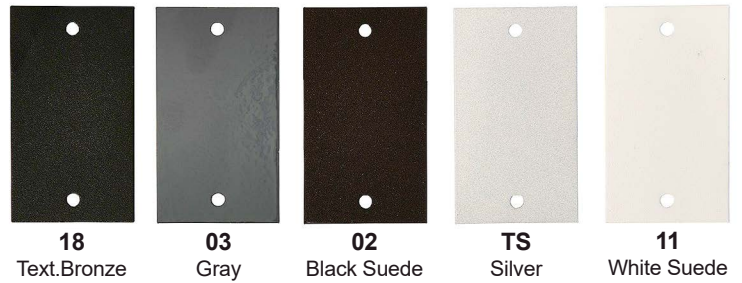

Klee Wood is an outdoor LED bollard with real teak wood set in the body of the Klee bollard. It is offered in 2 heights - 2-foot or 3-foot - with 3 color temperatures and 3 optics options, 1 wood and 5 standard finishes. Dark Sky compliant.

Fixture Dimensions

ORDERING INFORMATION

Example: KLE-W-2-40-02-TK-03-C-0. Accessories ordered separately.

KLE-W	-		-		-		-	TK		-	C		-	0
Model #	Height	CCT	Optics	Wood Finish	Finish	Dimming	Options							
KLE-W	2 - 2 ft. 3 - 3 ft.	27 - 2700K 30 - 3000K 40 - 4000K	01 - Type IV Short (PPDP00357) 02 - Type III Very Short (PPDP00358) 03 - Type III Very Short Asymmetric (PPDP00356)	TK - Real Teak Wood	11 - White Suede 02 - Black Suede 03 - Gray 18 - Tex. Bronze TS - Silver C - Custom	C - Integral 120VAC 0-10V Dimming	0 - None							

Job Name/Date:

Fixture Type Designation:

ACCESSORIES - Installation

AM-00010
Mounting Base
Assembly

WOOD FINISHES - Real Teak Wood Shown on page 1

FINISHES

18
Text. Bronze

03
Gray

02
Black Suede

TS
Silver

11
White Suede

PHOTOMETRIC DATA

Note: all photometry is 3000K

OPTIC 1 - Type IV Short (PPDP00357)

PHOTOMETRIC FILENAME : KLEE 2FT 30K BLK OPTIC 1 - LLIA002333-001.IES

OPTIC 2 - Type III Very Short (PPDP00358)