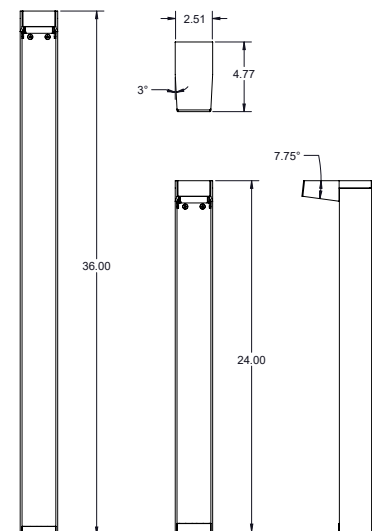

Klee Wood is an outdoor LED bollard with real teak wood set in the body of the Klee bollard. It is offered in 2 heights - 2-foot or 3-foot - with 3 color temperatures and 3 optics options, 1 wood and 5 standard finishes. Dark Sky compliant.

MADE IN THE U.S.A. - Teak Wood Shown

TECHNICAL DATA

Wattage	14W
Power Supply	Integral 120VAC Remote 120-277VAC (Consult Factory)
Dimming	0-10V Dimming
Construction	Body: Aluminum Lens: Clear
CCT	2700K, 3000K, 4000K
BUG Rating	B0-U0-G1 (Type IV Short) B0-U0-G0 (Type III Very Short)
CRI	>80
Delivered Lumens	1189 lm (Optic 1 - Type IV Short) 1025 lm (Optic 2 - Type III Very Short) 1208 lm (Optic 3 - Type III Very Short Asymmetric) Dark Sky compliant
Efficacy	84.9 lm/W (Optic 1 - Type IV Short) 73.2 lm/W (Optic 2 - Type III Very Short) 86.3 lm/W (Optic 3 - Type III Very Short Asymmetric)
Optics	3 Options - See Below
Finishes	Real Teak Wood 5 Standard - See page 2 Custom RAL on request
Fixture Dimensions	Head: 2.51" w x 4.77" l x 24.0" or 36.0" h
IP Rating	IP65

Fixture Dimensions

ORDERING INFORMATION

Example: KLE-W-2-40-02-TK-03-C-0. Accessories ordered separately.

KLE-W	-		-		-		-	TK		-	C		-	0
Model #	Height	CCT	Optics	Wood Finish	Finish	Dimming	Options							
KLE-W	2 - 2 ft. 3 - 3 ft.	27 - 2700K 30 - 3000K 40 - 4000K	01 - Type IV Short (PPDP00357) 02 - Type III Very Short (PPDP00358) 03 - Type III Very Short Asymmetric (PPDP00356)	TK - Real Teak Wood	11 - White Suede 02 - Black Suede 03 - Gray 18 - Tex. Bronze TS - Silver C - Custom	C - Integral 120VAC 0-10V Dimming	0 - None							

02
Black Suede

TS
Silver

11
White Suede

PHOTOMETRIC DATA

Note: all photometry is 3000K

OPTIC 1 - Type IV Short (PPDP00357)

PHOTOMETRIC FILENAME : KLEE 2FT 30K BLK OPTIC 1 - LLIA002333-001.IES

OPTIC 2 - Type III Very Short (PPDP00358)