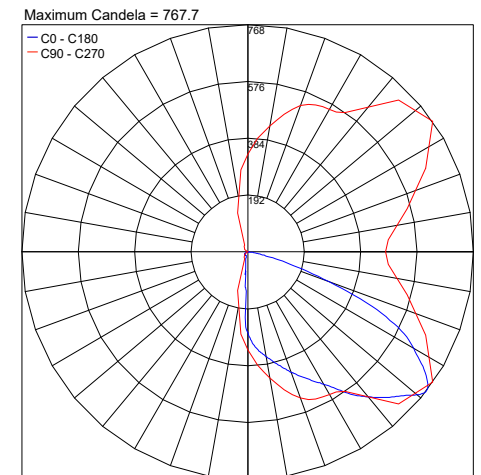

MADE IN THE U.S.A. - Teak Wood Shown

TECHNICAL DATA

Wattage	14W
Power Supply	Integral 120VAC Remote 120-277VAC (Consult Factory)
Dimming	0-10V Dimming
Construction	Body: Aluminum Lens: Clear
CCT	2700K, 3000K, 4000K
BUG Rating	B0-U0-G1 (Type IV Short) B0-U0-G0 (Type III Very Short)
CRI	>80
Delivered Lumens	1189 lm (Optic 1 - Type IV Short) 1025 lm (Optic 2 - Type III Very Short) 1208 lm (Optic 3 - Type III Very Short Asymmetric) Dark Sky compliant
Efficacy	84.9 lm/W (Optic 1 - Type IV Short) 73.2 lm/W (Optic 2 - Type III Very Short) 86.3 lm/W (Optic 3 - Type III Very Short Asymmetric)
Optics	3 Options - See Below
Finishes	Real Teak Wood 5 Standard - See page 2 Custom RAL on request
Fixture Dimensions	Head: 2.51" w x 4.77" l x 24.0" or 36.0" h
IP Rating	IP65

Fixture Dimensions

ORDERING INFORMATION

Example: KLE-W-2-40-02-TK-03-C-0. Accessories ordered separately.

KLE-W	-		-		-		-	TK		-	C		-	0
Model #	Height	CCT	Optics	Wood Finish	Finish	Dimming	Options							
KLE-W	2 - 2 ft. 3 - 3 ft.	27 - 2700K 30 - 3000K 40 - 4000K	01 - Type IV Short (PPDP00357) 02 - Type III Very Short (PPDP00358) 03 - Type III Very Short Asymmetric (PPDP00356)	TK - Real Teak Wood	11 - White Suede 02 - Black Suede 03 - Gray 18 - Tex. Bronze TS - Silver C - Custom	C - Integral 120VAC 0-10V Dimming	0 - None							

02
Black Suede

TS
Silver

11
White Suede

PHOTOMETRIC DATA

Note: all photometry is 3000K

OPTIC 1 - Type IV Short (PPDP00357)

PHOTOMETRIC FILENAME : KLEE 2FT 30K BLK OPTIC 1 - LLIA002333-001.IES

OPTIC 2 - Type III Very Short (PPDP00358)

PHOTOMETRIC FILENAME : KLEE 2FT 30K BLK OPTIC 2 - LLIA002333-002.IES

OPTIC 3 - Type III Very Short Asym. (PPDP00356)

PHOTOMETRIC FILENAME : KLEE 2FT 30K BLK OPTIC 3 - LLIA002333-003.IES

Job Name/Date:

Fixture Type Designation: