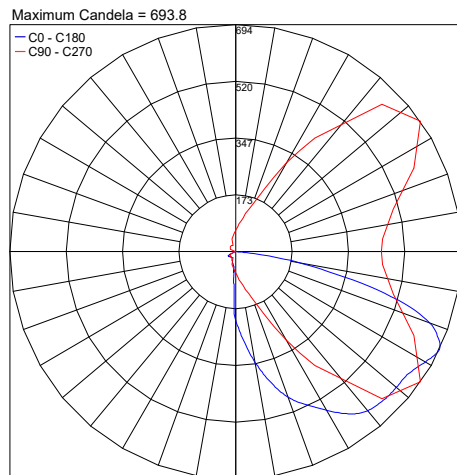

MADE IN THE U.S.A. - Teak Wood Shown

TECHNICAL DATA

Wattage	14W
Power Supply	Integral 120VAC Remote 120-277VAC (Consult Factory)
Dimming	0-10V Dimming
Construction	Body: Aluminum Lens: Clear
CCT	2700K, 3000K, 4000K
BUG Rating	B0-U0-G1 (Type IV Short) B0-U0-G0 (Type III Very Short)
CRI	>80
Delivered Lumens	1189 lm (Optic 1 - Type IV Short) 1025 lm (Optic 2 - Type III Very Short) 1208 lm (Optic 3 - Type III Very Short Asymmetric) Dark Sky compliant
Efficacy	84.9 lm/W (Optic 1 - Type IV Short) 73.2 lm/W (Optic 2 - Type III Very Short) 86.3 lm/W (Optic 3 - Type III Very Short Asymmetric)
Optics	3 Options - See Below
Finishes	Real Teak Wood 5 Standard - See page 2 Custom RAL on request
Fixture Dimensions	Head: 2.51" w x 4.77" l x 24.0" or 36.0" h
IP Rating	IP65

Fixture Dimensions

ORDERING INFORMATION

Example: KLE-W-2-40-02-TK-03-C-0. Accessories ordered separately.

KLE-W	-		-		-		-	TK		-	C		-	0
Model #	Height	CCT	Optics	Wood Finish	Finish	Dimming	Options							
KLE-W	2 - 2 ft. 3 - 3 ft.	27 - 2700K 30 - 3000K 40 - 4000K	01 - Type IV Short (PPDP00357) 02 - Type III Very Short (PPDP00358) 03 - Type III Very Short Asymmetric (PPDP00356)	TK - Real Teak Wood	11 - White Suede 02 - Black Suede 03 - Gray 18 - Tex. Bronze TS - Silver C - Custom	C - Integral 120VAC 0-10V Dimming	0 - None							

02
Black Suede

TS
Silver

11
White Suede

PHOTOMETRIC DATA

Note: all photometry is 3000K

OPTIC 1 - Type IV Short (PPDP00357)

PHOTOMETRIC FILENAME : KLEE 2FT 30K BLK OPTIC 1 - LLIA002333-001.IES

OPTIC 2 - Type III Very Short (PPDP00358)

PHOTOMETRIC FILENAME : KLEE 2FT 30K BLK OPTIC 2 - LLIA002333-002.IES

OPTIC 3 - Type III Very Short Asym. (PPDP00356)

PHOTOMETRIC FILENAME : KLEE 2FT 30K BLK OPTIC 3 - LLIA002333-003.IES

Job Name/Date:

Fixture Type Designation: