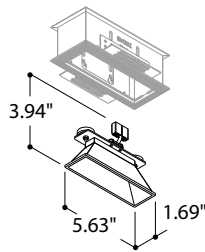

TAL

designplan® 

NEW

6.89 x 2.95 in
Installation depth 3.15 in

trimless

6.89 x 2.95 in

Boa - Recessed Trimless

POWERLED - 6.44W - 700mA DC - (9.2 Vf)

6.89 x 2.95 x H3.15 in

10.04 x 9.06 x H5.12 in

2x 5.94" Centre 3.54 in

4000K on demand

CASAMBI
ON DEMAND

Boa family members: