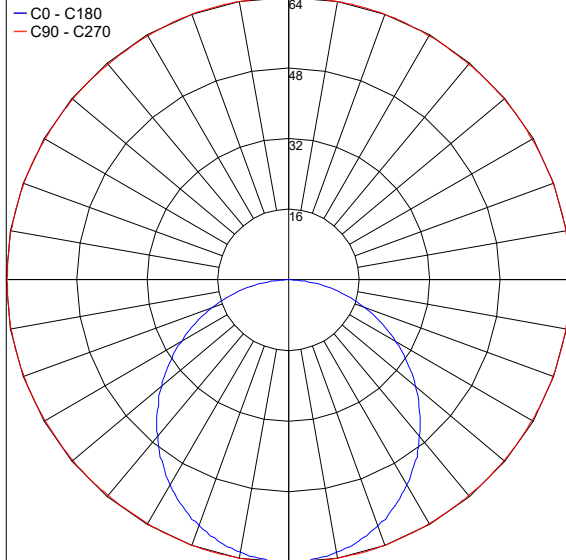

TECHNICAL DATA

Wattage	7W
Power Supply	Remote 700mA, not included. See page 2
Construction	—
CCT	2700K, 3000K (4000K on request)
CRI	>90
Delivered Lumens	520 lm (3000K)
Efficacy	86.7 lm/W (3000K)
Optics	—
Finishes	2 Standard, see below
Fixture Dimensions	5.63" x 1.69" x 3.15" h
Cut-out Dimensions	6.89" x 2.95"
Fixture Weight	0.35 lbs
LED Source	CITIZEN WW
Lumen Maintenance	50,000 hrs (Ta 25°C)
Color Consistency	3-Step MacAdam
IP Rating	IP20

10.04" l x 9.06" w x 5.20" h

Cut-out: 10.04" x 9.06" x 5.12" h

T701187 - Optional

Frame for Plastered Concrete Slabs

9.84" l x 6.89" w x 2.56" h

Cut-out: 2x 5.94" - Center 3.54"

Job Name/Date:

Fixture Type Designation:

PHOTOMETRIC DATA

Note: Photometry is 2700K

Maximum Candela = 64.4

PHOTOMETRIC FILENAME : BOA CEILING TRIMLESS 6W 2700K.IES

Job Name/Date:

Fixture Type Designation: