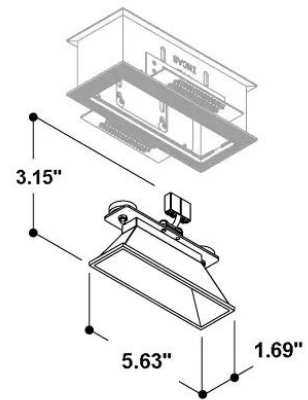

TECHNICAL DATA

Wattage	7W
Power Supply	Remote 700mA, not included. See page 2
Construction	—
CCT	2700K, 3000K (4000K on request)
CRI	>90
Delivered Lumens	520 lm (3000K)
Efficacy	86.7 lm/W (3000K)
Optics	—
Finishes	2 Standard, see below
Fixture Dimensions	5.63" x 1.69" x 3.15" h
Cut-out Dimensions	6.89" x 2.95"
Fixture Weight	0.35 lbs
LED Source	CITIZEN WW
Lumen Maintenance	50,000 hrs (Ta 25°C)
Color Consistency	3-Step MacAdam
IP Rating	IP20

Fixture Dimensions