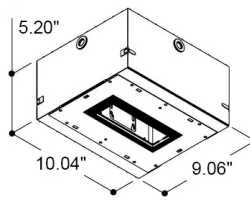

SUGGESTED POWER SUPPLIES

700mA

Part Number	Description	Input/Output	# of Fixtures
PPLT00498	Phase Dim (120V only)	120VAC to 700mA, 12W, Class 2, DAMP	1-2
PPLT00465-P	0-10V Dimming to 1.0%	120-277VAC to 700mA, 20W, Class 2, DAMP	1-2
PPLT00261	Leading / Trailing Edge Dimming to 10% (120V only)	120-277VAC to 700mA, 32W, Class 2	3-4
PPLT00309-P	0-10V Dimming to 0.1%	120-277VAC to 700mA, 50W, Class 2, DAMP	1-5

Suggested Lutron Compatible

Part Number	Option	Lutron SKU	Dim Range	Description	Input/Output	# of Fixtures
PPLT00515	L3DAE / L3DA3W	L3DA	100%-1%	Hi-Lume™ 1% EcoSystem™ or 1% 3-Wire LED Driver	120-277VAC to 700mA, 14W, Class 2	2-2
PPLT00635	PEQOE	PEQ0	100%-1%	Hi-Lume™ Premier 0.1% EcoSystem™ F2B LED Driver	120/277VAC to 700mA, 20W, Class 2	2-2

For other power supply options consult factory.

ACCESSORIES - Installation

T701117 - REQUIRED

Frame for Plaster

6.89" l x 2.83" w x 2.76" h

Cut-out: 6.89" x 2.95" x 3.15" h

T701177 - Optional

Frame + Box for Plaster

10.04" l x 9.06" w x 5.20" h

Cut-out: 10.04" x 9.06" x 5.12" h