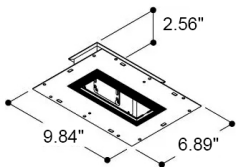

For other power supply options consult factory.

ACCESSORIES - Installation

T701117 - REQUIRED

Frame for Plaster

6.89" l x 2.83" w x 2.76" h

Cut-out: 6.89" x 2.95" x 3.15" h

T701177 - Optional

Frame + Box for Plaster

10.04" l x 9.06" w x 5.20" h

Cut-out: 10.04" x 9.06" x 5.12" h

T701187 - Optional

Frame for Plastered Concrete Slabs

9.84" l x 6.89" w x 2.56" h

Cut-out: 2x 5.94" - Center 3.54"

Job Name/Date:

Fixture Type Designation: