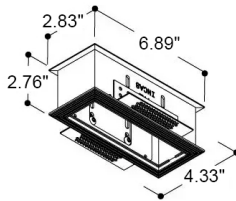

SUGGESTED POWER SUPPLIES

700mA

Part Number	Description	Input/Output	# of Fixtures
PPLT00498	Phase Dim (120V only)	120VAC to 700mA, 12W, Class 2, DAMP	1-2
PPLT00465-P	0-10V Dimming to 1.0%	120-277VAC to 700mA, 20W, Class 2, DAMP	1-2
PPLT00261	Leading / Trailing Edge Dimming to 10% (120V only)	120-277VAC to 700mA, 32W, Class 2	3-4
PPLT00309-P	0-10V Dimming to 0.1%	120-277VAC to 700mA, 50W, Class 2, DAMP	1-5

Suggested Lutron Compatible

Part Number	Option	Lutron SKU	Dim Range	Description	Input/Output	# of Fixtures
PPLT00515	L3DAE / L3DA3W	L3DA	100%-1%	Hi-Lume™ 1% EcoSystem™ or 1% 3-Wire LED Driver	120-277VAC to 700mA, 14W, Class 2	2-2
PPLT00635	PEQOE	PEQ0	100%-1%	Hi-Lume™ Premier 0.1% EcoSystem™ F2B LED Driver	120/277VAC to 700mA, 20W, Class 2	2-2

For other power supply options consult factory.

ACCESSORIES - Installation

T701117 - REQUIRED

Frame for Plaster

6.89" l x 2.83" w x 2.76" h

Cut-out: 6.89" x 2.95" x 3.15" h

T701177 - Optional

Frame + Box for Plaster

10.04" l x 9.06" w x 5.20" h

Cut-out: 10.04" x 9.06" x 5.12" h