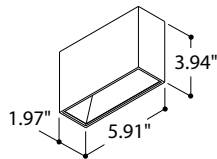

## Boa - Ceiling Mount

CITIZEN LED - 6.44W - **120V** 50-60Hz AC

500 lumen 2700K CRI90

520 lumen 3000K CRI90 dimability: mains dim LC

housing	focus	2700K	3000K
text. white	text. white	T406247	T406237
text. black	text. white	T406295	T406285
text. white	gold ano	T406292	T406282
text. black	gold ano	T406226	T406216