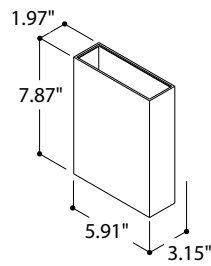

TAL

designplan® 

NEW

exterior

Boa Wall Out

CLARA AC - 10W - 120V 50-60Hz AC

950 lumen 2700K CRI90

950 lumen 3000K CRI80