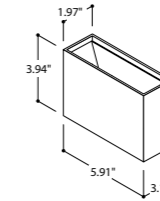

Private apartment Knokke

Boa Single Beam

CITIZEN LED - 7W - 700mA 50-60Hz AC

500 lumen 2700K CRI90
610 lumen 3000K CRI85

up or down

housing	focus	2700K	3000K
○	○	T405947	T405937
●	●	T405926	T405916
○	●	T405992	T405982
●	○	T405995	T405985