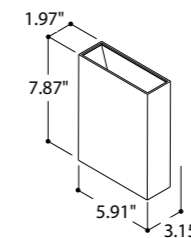

Boa Up/down

CITIZEN LED - (2x) 7W - 700mA50-60Hz AC

2x 500 lumen 2700K CRI90
2x 610 lumen 3000K CRI85

up/down

housing	focus	2700K	3000K
○	○	T405447	T405437
●	●	T405426	T405416
○	●	T405492	T405482
●	○	T405495	T405485

Family members:

designplan®

79 Trenton Avenue
Frenchtown, NJ 08825

www.designplan.com

Tel: (908) 996-7710
Fax: (908) 996-7042

surface mounted

Boa