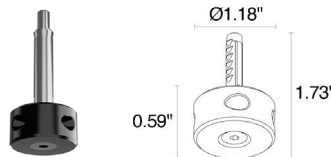

WDA32

Ceiling Cable Clamp