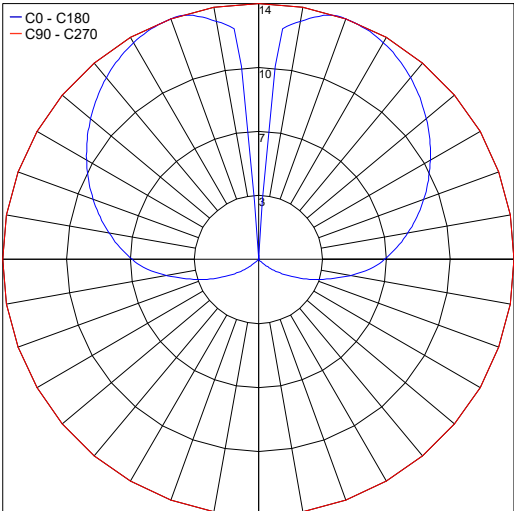

- E - White
- H - Anthracite
- T - Cor-ten
- 5 - Jasper Green
- C - Custom RAL

WDA31

Cable Clamp

WDA32

Ceiling Cable Clamp

PHOTOMETRIC DATA

Note: All photometry is 3000K

Maximum Candela = 13.8