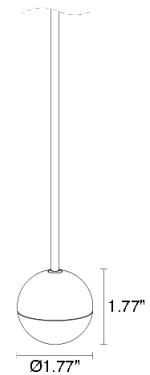

DoReMi S is a collection of decorative stainless steel outdoor pendants that become luminous accents for beneath porticoes and verandas, along terraces and pergolas, or among garden trees, where the lights appear to float between the branches. Do S 1 is a sphere version with a hood on the bottom half of the sphere, offered in 4 color temperatures with diffuse optics and 5 standard finishes.

TECHNICAL DATA

Wattage	0.9W
Power Supply	Remote 24VDC, not included. See page 3.
Construction	Body / Bracket: Stainless Steel AISI 316L Lens: Acrylic (PMMA) Cable Length: 4.92' Standard
CCT	2200K, 2700K, 3000K, 4000K
CRI	80
BUG Rating	B0-U3-G0 (3000K)
Delivered Lumens	81 lm (3000K)
Efficacy	90 lm/W (3000K)
Optics	Diffuse
Finishes	5 Standard, Custom RAL on request (4 Stage Marine Grade Finish)
Fixture Dimensions	Ø1.8" x 4.9', 16.4' or 32.8' cable
Fixture Weight	0.40 lbs
LED Source	8 Mid-Power LED Matrix
Lumen Maintenance	72,000 hrs L80, B10 (Ta 25°C)
Color Consistency	3-Step MacAdam
Operating Temp.	-4°F to +122°F
IP Rating	IP66
Impact Resistance	IK06

Fixture Dimensions

ORDERING INFORMATION

Example: DD1S00000050DI or DD1S00000050DI-2. Power Supplies / Accessories ordered separately.

DD1S00	000		0D		-	
Model #	Accessories	CCT	Optics	Finish		Cable Length
DD1S00	000 - None	0N - 2200K 0F - 2700K 05 - 3000K 09 - 4000K	0D - Diffuse	H - Anthracite T - Cor-ten 5 - Jasper Green E - White I - Stainless Steel C - Custom RAL (consult factory for "C")		4.92' standard 1 - 16.40' 2 - 32.81'