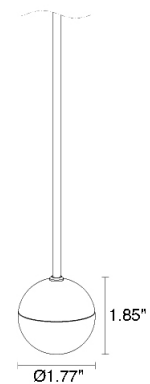

DoReMi S is a collection of decorative stainless steel outdoor pendants that become luminous accents for beneath porticoes and verandas, along terraces and pergolas, or among garden trees, where the lights appear to float between the branches. Do S 2 is a sphere version with a hood on the top half of the sphere, offered in 4 color temperatures with diffuse optics and 5 standard finishes.

TECHNICAL DATA

Wattage	0.9W
Power Supply	Remote 24VDC, not included. See page 3.
Construction	Body / Bracket: Stainless Steel AISI 316L Lens: Acrylic (PMMA) Cable Length: 4.92' Standard
CCT	2200K, 2700K, 3000K, 4000K
CRI	80
BUG Rating	B0-U2-G0 (3000K)
Delivered Lumens	89 lm (3000K)
Efficacy	98.9 lm/W (3000K)
Optics	Diffuse
Finishes	5 Standard, Custom RAL on request (4 Stage Marine Grade Finish)
Fixture Dimensions	Ø1.8" x 4.9', 16.4' or 32.8' cable
Fixture Weight	0.37 lbs
LED Source	8 Mid-Power LED Matrix
Lumen Maintenance	72,000 hrs L80, B10 (Ta 25°C)
Color Consistency	3-Step MacAdam
Operating Temp.	-4°F to +122°F
IP Rating	IP66
Impact Resistance	IK06

Fixture Dimensions

ORDERING INFORMATION

Example: DD2S00000050DI or DD2S00000050DI-2. Power Supplies / Accessories ordered separately.

DD2S00	000		0D		-	
Model #	Accessories	CCT	Optics	Finish		Cable Length
DD2S00	000 - None	0N - 2200K 0F - 2700K 05 - 3000K 09 - 4000K	0D - Diffuse	H - Anthracite T - Cor-ten 5 - Jasper Green E - White I - Stainless Steel C - Custom RAL (consult factory for "C")		4.92' standard 1 - 16.40' 2 - 32.81'