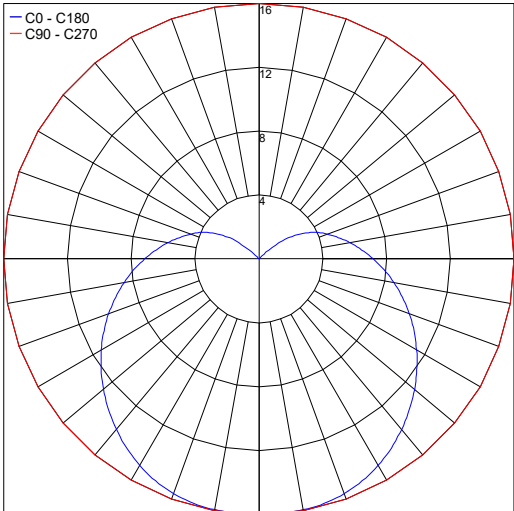

- E - White
- H - Anthracite
- T - Cor-ten
- 5 - Jasper Green
- C - Custom RAL

WDA31

Cable Clamp

WDA32

Ceiling Cable Clamp

PHOTOMETRIC DATA

Note: All photometry is 3000K

Maximum Candela = 15.6