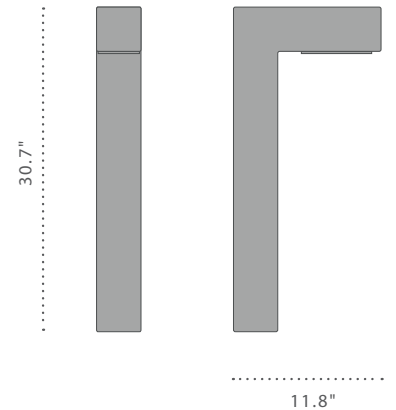

LINEA Bollard

LINEA is a clean, simple, and instantly recognizable collection of urban furniture whose minimalist design fits both historic and modern settings. LINEA Bollard is a 35.4 inch bollard from the LINEA collection suitable for outdoor spaces, made of stainless steel. It is available in graphite black as standard and can be powder coated any RAL color. Fixed with base plate with expansion anchor.

TECHNICAL DATA

Wattage	11.2W
Power Supply	Integral 120VAC
Construction	Body / Base Plate: Stainless Steel
CCT	3000K, 4000K
CRI	>80
Delivered Lumens	1578 lm (3000K)
Efficacy	140.9 lm/W
Finishes	Graphite Black Custom RAL Available
Fixture Dimensions	11.81" x 3.15" x 35.43" h
Fixture Weight	30.9 lbs
Collection	LINEA
IP Rating	IP66

Fixture Dimensions

ORDERING INFORMATION

Example: LINEA-BLRD.C.US.

LINEA.BLRD		US
Model No.	Finish	
LINEA.BLRD	B - Graphite Black	US
	C - Custom RAL	

Job Name/Date:

Fixture Type Designation: