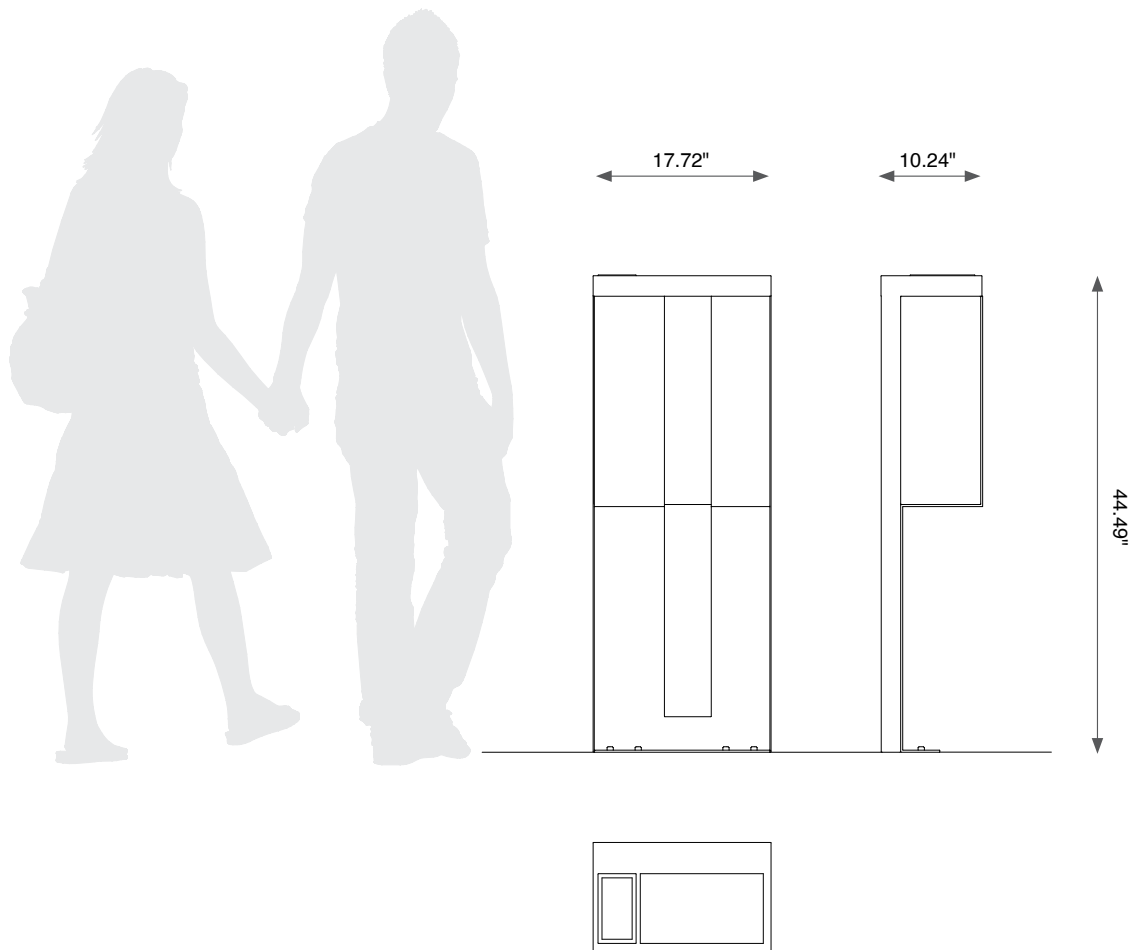

## TECHNICAL DATA

<b>Construction</b>	Body / Base Plate: Stainless Steel
<b>Finishes</b>	Iron Grey, Light Grey Custom RAL Available
<b>Fixture Dimensions</b>	17.72" w x 44.49" h x 10.24" depth
<b>Fixture Weight</b>	110.2 lbs
<b>Collection</b>	LINEA

Fixture Dimensions

## ORDERING INFORMATION

Example: LINEA-LBIN.C.US.

LINEA.LBIN		US
<b>Model No.</b>	<b>Finish</b>	
LINEA.LBIN	G - Iron Grey L - Light Grey C - Custom RAL	US

Job Name/Date:

Fixture Type Designation:

## FULL FIXTURE DIMENSIONS

Job Name/Date:

Fixture Type Designation: