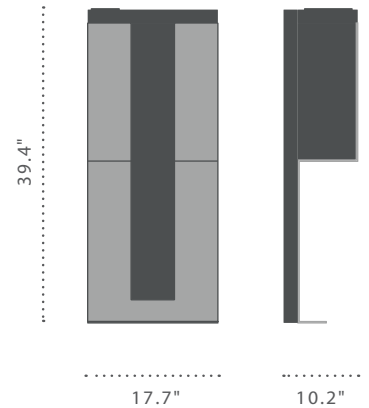

# LINEA Litter Bin

LINEA is a clean, simple, and instantly recognizable collection of urban furniture whose minimalist design fits both historic and modern settings. LINEA Litter Bin is a basket from the LINEA collection made of stainless steel that can be powder coated any RAL color. Fixed with base flange with expansion anchor.

## TECHNICAL DATA

<b>Construction</b>	Body / Base Plate: Stainless Steel
<b>Finishes</b>	Iron Grey, Light Grey Custom RAL Available
<b>Fixture Dimensions</b>	17.72" w x 44.49" h x 10.24" depth
<b>Fixture Weight</b>	110.2 lbs
<b>Collection</b>	LINEA

Fixture Dimensions