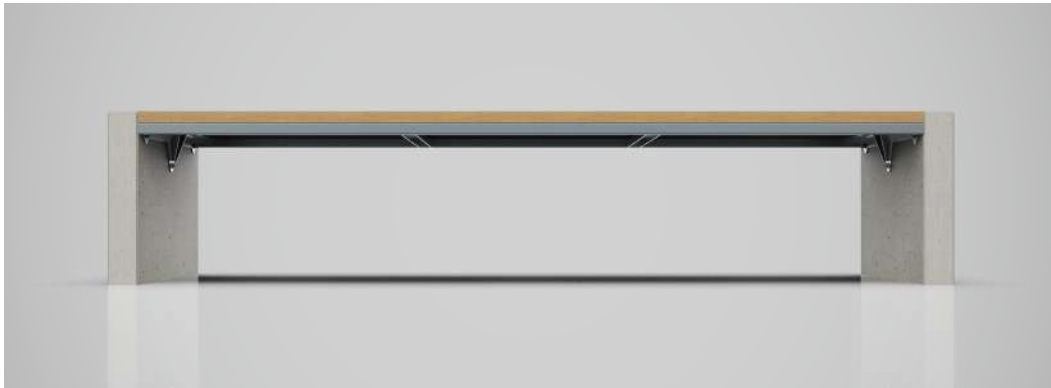

Lighting fixture

Made of stainless steel, designed to allow the use of LED modules with different optics and powers.

Ground fixing

Base flange with anchor bolts or rooted in the ground.

Height

Available at 19.7' (6 m) fixed to the ground via base flange or at 18.0 ft (5.5 m) rooted in the ground.

LINEA

Pole Linea SR

Product details

Made of hot galvanized steel powder coated with possibility to choose any RAL color. It differs from the Linea S by its rectangular section.

Lighting fixture

Made of stainless steel, designed to allow the use of LED modules with different optics and powers.

Lightning source

Designed to allow the use of LED modules with different optics and powers.

Ground fixing

Base flange with expansion anchor.

Bollard

Product details

Made of stainless-steel powder coated with possibility to choose any RAL color.

Lighting source

LED strip.

Ground fixing

Base flange with expansion anchor.

Notes

Lens made of PMMA.

| LINEA COLLECTION

Bench