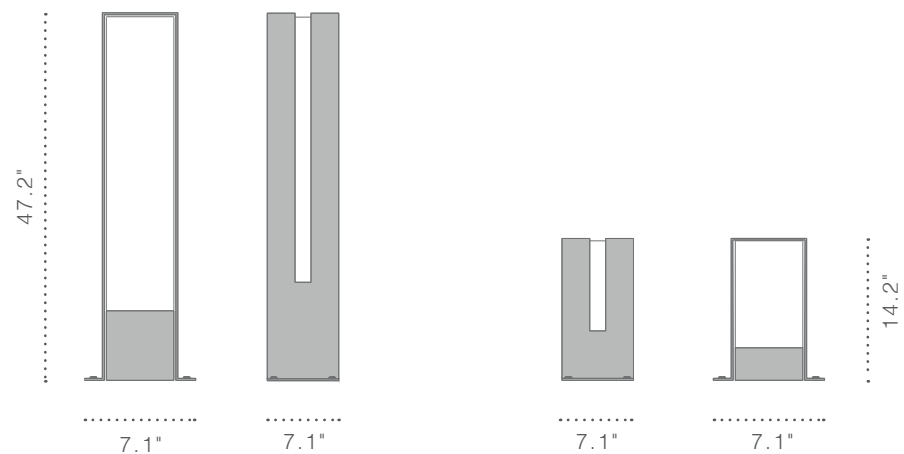

Bollard

Product details

Made of stainless-steel powder coated with possibility to choose any RAL color.

Lighting source

LED strip.

Ground fixing

Base flange with expansion anchor.

Notes

Lens made of PMMA.