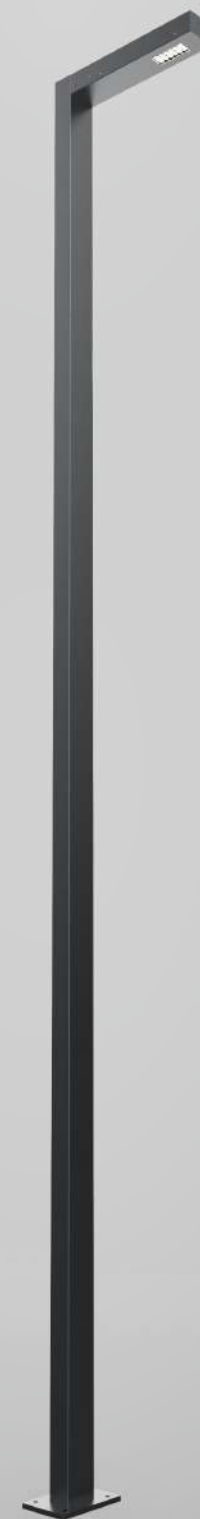

Lighting fixture

Made of stainless steel, designed to allow the use of LED modules with different optics and powers.

Ground fixing

Base flange with anchor bolts or rooted in the ground.

Height

Available at 19.7' (6 m) fixed to the ground via base flange or at 18.0 ft (5.5 m) rooted in the ground.

LINEA

Pole Linea SR

Product details

Made of hot galvanized steel powder coated with possibility to choose any RAL color. It differs from the Linea S by its rectangular section.

Lighting fixture

Made of stainless steel, designed to allow the use of LED modules with different optics and powers.

Ground fixing

Base flange with anchor bolts or rooted in the ground.

Height

Available at 19.7 ft (6 m) fixed to the ground via base flange or at 18.0 ft (5.5 m) rooted in the ground.

| LINEA COLLECTION

Pole Linea

Ground fixing

Base flange with anchor bolts or rooted in the ground.

Height

Available from 13.12 ft to 26.3 ft

LINEA

Bollard S

Product details

Made of stainless steel powder coated with possibility to choose any RAL color.