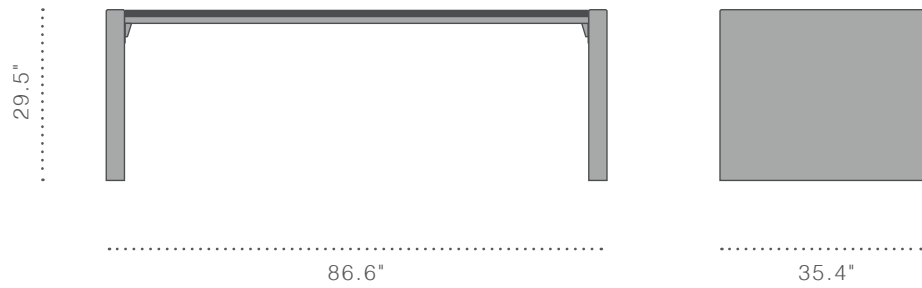

| LINEA COLLECTION

Table

Product details

Tabletop made of hardwood and frame in HUPC and stainless steel powder coated with the possibility to choose any RAL color.

Ground fixing

Base flange with expansion anchor.

Notes

Top made of hardwood.