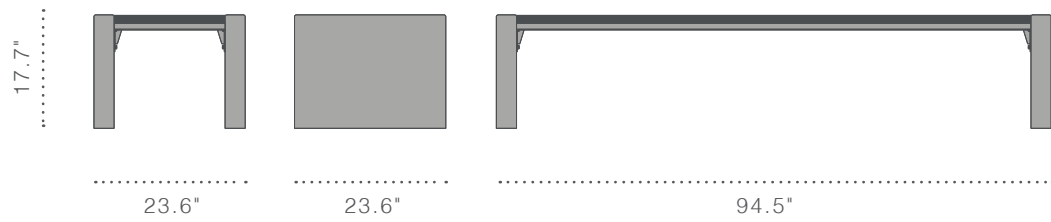

Lighting fixture

Made of stainless steel, designed to allow the use of LED modules with different optics and powers.

Ground fixing

Base flange with anchor bolts or rooted in the ground.

Height

Available at 19.7' (6 m) fixed to the ground via base flange or at 18.0 ft (5.5 m) rooted in the ground.

Lighting source

LED strip.

Ground fixing

Base flange with expansion anchor.

Notes

Lens made of PMMA.

| LINEA COLLECTION

Bench