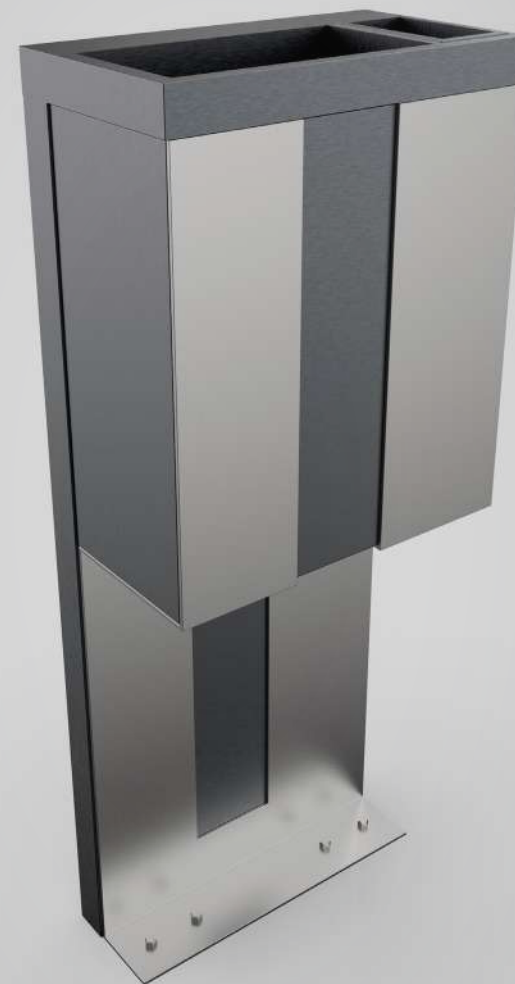

Lighting fixture

Made of stainless steel, designed to allow the use of LED modules with different optics and powers.

Ground fixing

Base flange with anchor bolts or rooted in the ground.

Height

Available at 19.7' (6 m) fixed to the ground via base flange or at 18.0 ft (5.5 m) rooted in the ground.

LINEA

Pole Linea SR

Product details

Made of hot galvanized steel powder coated with possibility to choose any RAL color. It differs from the Linea S by its rectangular section.

Lighting fixture

Made of stainless steel, designed to allow the use of LED modules with different optics and powers.

Product details

Seat made of hardwood and frame in HUPC and stainless steel powder coated with the possibility to choose any RAL color.

Ground fixing

Base flange with expansion anchor.

Notes

Seat made of hardwood.

| LINEA COLLECTION

Table

Product details

Tabletop made of hardwood and frame in HUPC and stainless steel powder coated with the possibility to choose any RAL color.

Ground fixing

Base flange with expansion anchor.