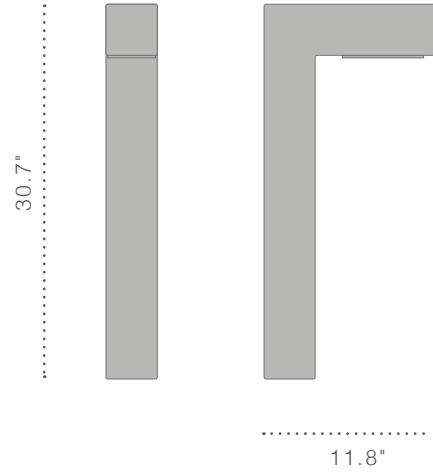

Ground fixing

Base flange with anchor bolts or rooted in the ground.

Height

Available at 19.7 ft (6 m) fixed to the ground via base flange or at 18.0 ft (5.5 m) rooted in the ground.

| LINEA COLLECTION

Pole Linea

Ground fixing

Base flange with anchor bolts or rooted in the ground.

Height

Available from 13.12 ft to 26.3 ft

LINEA

Bollard S

Product details

Made of stainless steel powder coated with possibility to choose any RAL color.