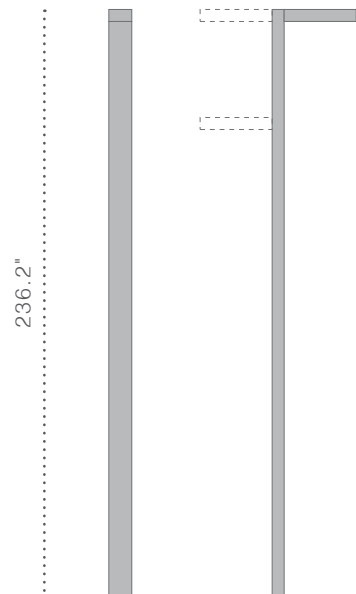

Lighting fixture

Made of stainless steel, designed to allow the use of LED modules with different optics and powers.

Ground fixing

Base flange with anchor bolts or rooted in the ground.

Height

Available at 19.7' (6 m) fixed to the ground via base flange or at 18.0 ft (5.5 m) rooted in the ground.

LINEA

Pole Linea SR

Product details

Made of hot galvanized steel powder coated with possibility to choose any RAL color. It differs from the Linea S by its rectangular section.

Lighting fixture

Made of stainless steel, designed to allow the use of LED modules with different optics and powers.

Ground fixing

Base flange with anchor bolts or rooted in the ground.

Height

Available at 19.7 ft (6 m) fixed to the ground via base flange or at 18.0 ft (5.5 m) rooted in the ground.

| LINEA COLLECTION

Pole Linea