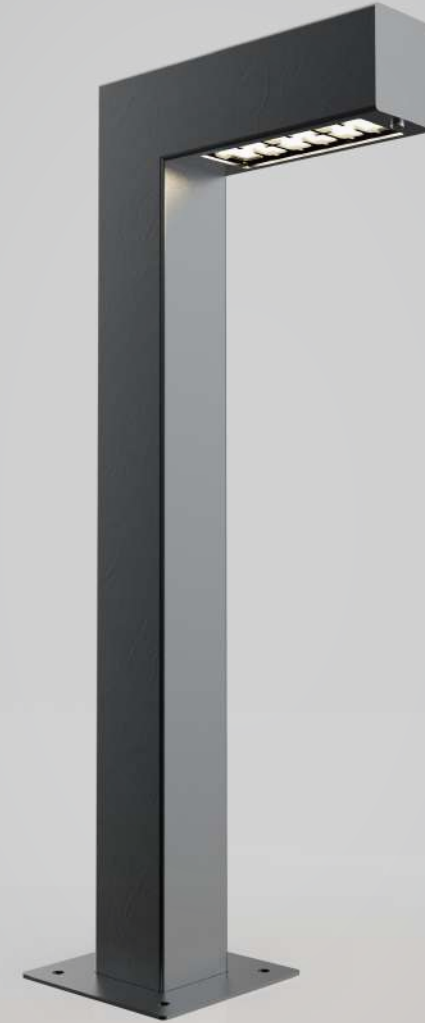

LINEA

Pole Linea SR

Product details

Made of hot galvanized steel powder coated with possibility to choose any RAL color. It differs from the Linea S by its rectangular section.

Lighting fixture

Made of stainless steel, designed to allow the use of LED modules with different optics and powers.

Product details

Made of stainless steel powder coated with possibility to choose any RAL color.
Decorative aluminum corners.

Lighting fixture

Made of stainless steel, designed to allow the use of LED modules with different optics and powers.

Ground fixing

Base flange with anchor bolts or rooted in the ground.

Height

Available from 13.12 ft to 26.3 ft

LINEA

Bollard S

Product details

Made of stainless steel powder coated with possibility to choose any RAL color.

Lightning source

Designed to allow the use of LED modules with different optics and powers.

Ground fixing

Base flange with expansion anchor.

Bollard

Product details

Made of stainless-steel powder coated with possibility to choose any RAL color.