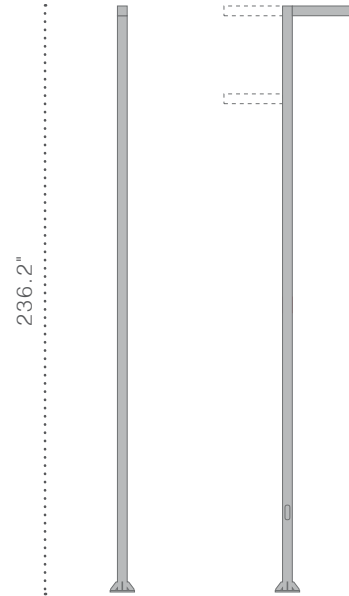

| LINEA COLLECTION

Pole Linea S

Product details

Made of hot galvanized steel powder coated with possibility to choose any RAL colour.

Lighting fixture

Made of stainless steel, designed to allow the use of LED modules with different optics and powers.

Ground fixing

Base flange with anchor bolts or rooted in the ground.

Height

Available at 19.7' (6 m) fixed to the ground via base flange or at 18.0 ft (5.5 m) rooted in the ground.