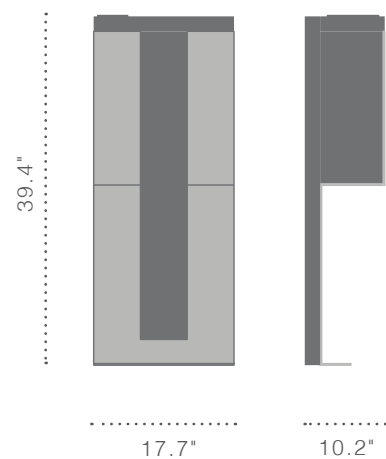

Lighting fixture

Made of stainless steel, designed to allow the use of LED modules with different optics and powers.

Ground fixing

Base flange with anchor bolts or rooted in the ground.

Height

Available at 19.7' (6 m) fixed to the ground via base flange or at 18.0 ft (5.5 m) rooted in the ground.

Lighting source

LED strip.

Ground fixing

Base flange with expansion anchor.

Notes

Lens made of PMMA.

| LINEA COLLECTION

Bench

| LINEA COLLECTION

Litter Bin

Product details

Made of stainless steel powder coated with possibility to choose any RAL color.

Ground fixing

Base flange with expansion anchor.

Notes

Available with or without ashtray.
Capacity 9.25 gallons.