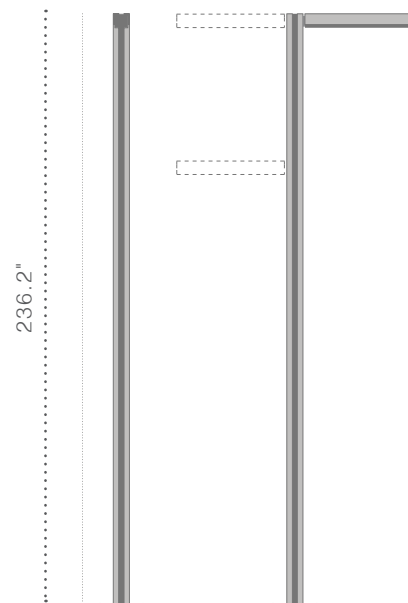

Lighting fixture

Made of stainless steel, designed to allow the use of LED modules with different optics and powers.

Ground fixing

Base flange with anchor bolts or rooted in the ground.

Height

Available at 19.7' (6 m) fixed to the ground via base flange or at 18.0 ft (5.5 m) rooted in the ground.

LINEA

Pole Linea SR

Product details

Made of hot galvanized steel powder coated with possibility to choose any RAL color. It differs from the Linea S by its rectangular section.

Lighting fixture

Made of stainless steel, designed to allow the use of LED modules with different optics and powers.

Ground fixing

Base flange with anchor bolts or rooted in the ground.

Height

Available at 19.7 ft (6 m) fixed to the ground via base flange or at 18.0 ft (5.5 m) rooted in the ground.

| LINEA COLLECTION

Pole Linea

Ground fixing

Base flange with anchor bolts or rooted in the ground.

Height

Available from 13.12 ft to 26.3 ft

LINEA

Bollard S

Product details

Made of stainless steel powder coated with possibility to choose any RAL color.