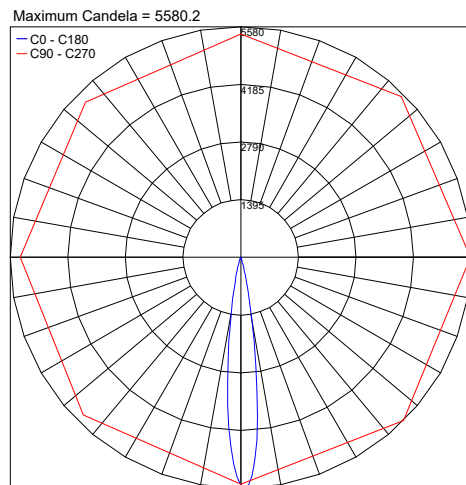

TECHNICAL DATA

Wattage	4W
Power Supply	Remote 220mA, not included. See page 2
Construction	Body: Aluminum Lens: Glass
CCT	2700K, 3000K, 4000K
CRI	>90
Delivered Lumens	447 lm (3000K, 15°) 588 lm (3000K, 36°) 562 lm (3000K, 10°x90°)
Efficacy	63.9 lm/W (3000K, 15°) 84.0 lm/W (3000K, 36°) 80.3 lm/W (3000K, 10°x90°)
Optics	15°, 24°, 36°, 15°x60°, 15°x90°
LED Source	BRIDGELUX GEN8 COB LED
Finishes	White, Black, Black Anodized, Silver Anodized, Custom RAL on request
Fixture Dimensions	Ø1.54" x 2.15" h
IP Rating	IP20

Fixture Dimensions

ORDERING INFORMATION

Example: MIC-L-30-96-25-H-R-0. Power Supplies ordered separately.

MIC-L	-		-		-		-		R	-	0
Model #	CCT	Finish	Optics	Lens	Dimming / Driver	Options					
MIC-L	27 - 2700K 30 - 3000K 40 - 4000K	11 - White 02 - Black 97 - Black Anodized 96 - Silver Anodized C - Custom RAL	15 - 15° 24 - 24° 36 - 36° 60 - 15°x60° 90 - 15°x90°	H - Clear w/ Honeycomb C - Clear L - Linear	R - Remote Driver (Static White, Dim to Warm, RGBW)	0 - None					

For other power supply options consult factory.

PHOTOMETRIC DATA

Note: Photometry is 3000K

PHOTOMETRIC FILENAME : DP-MICRO-7W-C9-3000K-15°.IES

PHOTOMETRIC FILENAME : DP-MICRO-7W-C9-3000K-24°.IES

PHOTOMETRIC FILENAME : DP-MICRO-7W-C9-3000K-36°.IES

PHOTOMETRIC FILENAME : DP-MICRO-7W-C9-3000K-10°X60°.IES

PHOTOMETRIC FILENAME : DP-MICRO-7W-C9-3000K-10°X90°.IES

Job Name/Date:

Fixture Type Designation: