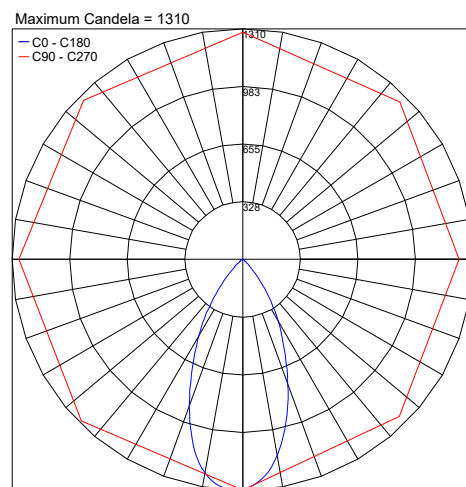

TECHNICAL DATA

Wattage	4W
Power Supply	Remote 220mA, not included. See page 2
Construction	Body: Aluminum Lens: Glass
CCT	2700K, 3000K, 4000K
CRI	>90
Delivered Lumens	447 lm (3000K, 15°) 588 lm (3000K, 36°) 562 lm (3000K, 10°x90°)
Efficacy	63.9 lm/W (3000K, 15°) 84.0 lm/W (3000K, 36°) 80.3 lm/W (3000K, 10°x90°)
Optics	15°, 24°, 36°, 15°x60°, 15°x90°
LED Source	BRIDGELUX GEN8 COB LED
Finishes	White, Black, Black Anodized, Silver Anodized, Custom RAL on request
Fixture Dimensions	Ø1.54" x 2.15" h
IP Rating	IP20

Fixture Dimensions

ORDERING INFORMATION

Example: MIC-L-30-96-25-H-R-0. Power Supplies ordered separately.

MIC-L	-		-		-		-		R	-	0
Model #	CCT	Finish	Optics	Lens	Dimming / Driver	Options					
MIC-L	27 - 2700K 30 - 3000K 40 - 4000K	11 - White 02 - Black 97 - Black Anodized 96 - Silver Anodized C - Custom RAL	15 - 15° 24 - 24° 36 - 36° 60 - 15°x60° 90 - 15°x90°	H - Clear w/ Honeycomb C - Clear L - Linear	R - Remote Driver (Static White, Dim to Warm, RGBW)	0 - None					

For other power supply options consult factory.

PHOTOMETRIC DATA

Note: Photometry is 3000K

PHOTOMETRIC FILENAME : DP-MICRO-7W-C9-3000K-15°.IES

PHOTOMETRIC FILENAME : DP-MICRO-7W-C9-3000K-24°.IES

PHOTOMETRIC FILENAME : DP-MICRO-7W-C9-3000K-36°.IES

PHOTOMETRIC FILENAME : DP-MICRO-7W-C9-3000K-10°X60°.IES

PHOTOMETRIC FILENAME : DP-MICRO-7W-C9-3000K-10°X90°.IES

Job Name/Date:

Fixture Type Designation: