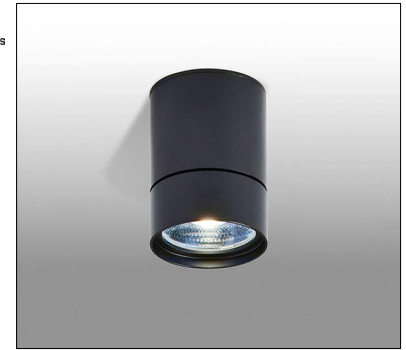

Micro is a miniature, surface mounted luminaire that can be installed on ceilings or walls. It is 1.5 inches in diameter, and available in 3 color temperatures, 5 optics options and 4 standard finishes.

TECHNICAL DATA

Wattage	4W
Power Supply	Remote 220mA, not included. See page 2
Construction	Body: Aluminum Lens: Glass
CCT	2700K, 3000K, 4000K
CRI	>90
Delivered Lumens	447 lm (3000K, 15°) 588 lm (3000K, 36°) 562 lm (3000K, 10°x90°)
Efficacy	63.9 lm/W (3000K, 15°) 84.0 lm/W (3000K, 36°) 80.3 lm/W (3000K, 10°x90°)
Optics	15°, 24°, 36°, 15°x60°, 15°x90°
LED Source	BRIDGELUX GEN8 COB LED
Finishes	White, Black, Black Anodized, Silver Anodized, Custom RAL on request
Fixture Dimensions	Ø1.54" x 2.15" h
IP Rating	IP20