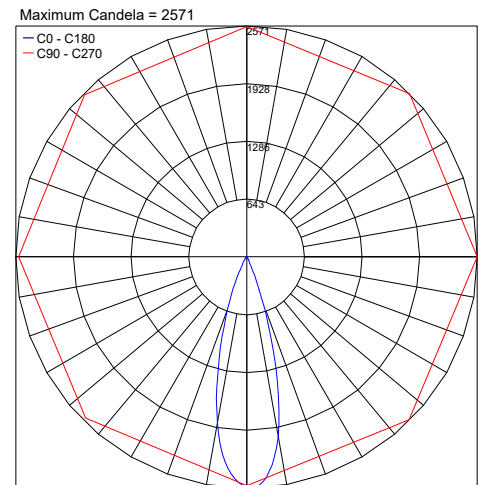

TECHNICAL DATA

Wattage	4W
Power Supply	Remote 220mA, not included. See page 2
Construction	Body: Aluminum Lens: Glass
CCT	2700K, 3000K, 4000K
CRI	>90
Delivered Lumens	447 lm (3000K, 15°) 588 lm (3000K, 36°) 562 lm (3000K, 10°x90°)
Efficacy	63.9 lm/W (3000K, 15°) 84.0 lm/W (3000K, 36°) 80.3 lm/W (3000K, 10°x90°)
Optics	15°, 24°, 36°, 15°x60°, 15°x90°
LED Source	BRIDGELUX GEN8 COB LED
Finishes	White, Black, Black Anodized, Silver Anodized, Custom RAL on request
Fixture Dimensions	Ø1.54" x 2.15" h
IP Rating	IP20

Fixture Dimensions

ORDERING INFORMATION

Example: MIC-L-30-96-25-H-R-0. Power Supplies ordered separately.

MIC-L	-		-		-		-		R	-	0
Model #	CCT	Finish	Optics	Lens	Dimming / Driver	Options					
MIC-L	27 - 2700K 30 - 3000K 40 - 4000K	11 - White 02 - Black 97 - Black Anodized 96 - Silver Anodized C - Custom RAL	15 - 15° 24 - 24° 36 - 36° 60 - 15°x60° 90 - 15°x90°	H - Clear w/ Honeycomb C - Clear L - Linear	R - Remote Driver (Static White, Dim to Warm, RGBW)	0 - None					

For other power supply options consult factory.

PHOTOMETRIC DATA

Note: Photometry is 3000K

PHOTOMETRIC FILENAME : DP-MICRO-7W-C9-3000K-15°.IES

PHOTOMETRIC FILENAME : DP-MICRO-7W-C9-3000K-24°.IES

PHOTOMETRIC FILENAME : DP-MICRO-7W-C9-3000K-36°.IES

PHOTOMETRIC FILENAME : DP-MICRO-7W-C9-3000K-10°X60°.IES

PHOTOMETRIC FILENAME : DP-MICRO-7W-C9-3000K-10°X90°.IES

Job Name/Date:

Fixture Type Designation: