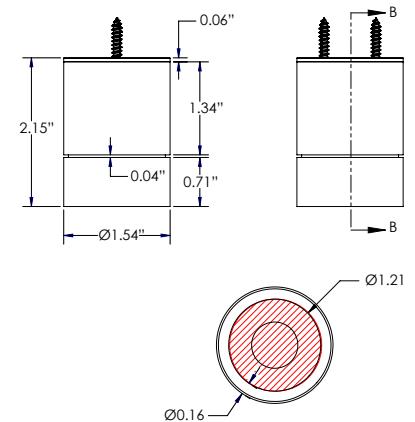

Micro is a miniature, surface mounted luminaire that can be installed on ceilings or walls. It is 1.5 inches in diameter, and available in 3 color temperatures, 5 optics options and 4 standard finishes.

TECHNICAL DATA

Wattage	4W
Power Supply	Remote 220mA, not included. See page 2
Construction	Body: Aluminum Lens: Glass
CCT	2700K, 3000K, 4000K
CRI	>90
Delivered Lumens	447 lm (3000K, 15°) 588 lm (3000K, 36°) 562 lm (3000K, 10°x90°)
Efficacy	63.9 lm/W (3000K, 15°) 84.0 lm/W (3000K, 36°) 80.3 lm/W (3000K, 10°x90°)
Optics	15°, 24°, 36°, 15°x60°, 15°x90°
LED Source	BRIDGELUX GEN8 COB LED
Finishes	White, Black, Black Anodized, Silver Anodized, Custom RAL on request
Fixture Dimensions	Ø1.54" x 2.15" h
IP Rating	IP20

Fixture Dimensions

ORDERING INFORMATION

Example: MIC-L-30-96-25-H-R-0. Power Supplies ordered separately.

MIC-L	-		-		-		-		R	-	0
Model #	CCT	Finish	Optics	Lens	Dimming / Driver	Options					
MIC-L	27 - 2700K 30 - 3000K 40 - 4000K	11 - White 02 - Black 97 - Black Anodized 96 - Silver Anodized C - Custom RAL	15 - 15° 24 - 24° 36 - 36° 60 - 15°x60° 90 - 15°x90°	H - Clear w/ Honeycomb C - Clear L - Linear	R - Remote Driver (Static White, Dim to Warm, RGBW)	0 - None					

PHOTOMETRIC FILENAME : DP-MICRO-7W-C9-3000K-10°X60°.IES

PHOTOMETRIC FILENAME : DP-MICRO-7W-C9-3000K-10°X90°.IES

Job Name/Date:

Fixture Type Designation: