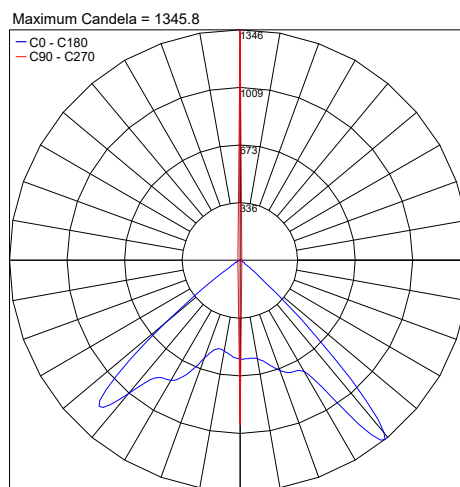

TECHNICAL DATA

Wattage	4W
Power Supply	Remote 220mA, not included. See page 2
Construction	Body: Aluminum Lens: Glass
CCT	2700K, 3000K, 4000K
CRI	>90
Delivered Lumens	447 lm (3000K, 15°) 588 lm (3000K, 36°) 562 lm (3000K, 10°x90°)
Efficacy	63.9 lm/W (3000K, 15°) 84.0 lm/W (3000K, 36°) 80.3 lm/W (3000K, 10°x90°)
Optics	15°, 24°, 36°, 15°x60°, 15°x90°
LED Source	BRIDGELUX GEN8 COB LED
Finishes	White, Black, Black Anodized, Silver Anodized, Custom RAL on request
Fixture Dimensions	Ø1.54" x 2.15" h
IP Rating	IP20

Fixture Dimensions

ORDERING INFORMATION

Example: MIC-L-30-96-25-H-R-0. Power Supplies ordered separately.

MIC-L	-		-		-		-		R	-	0
Model #	CCT	Finish	Optics	Lens	Dimming / Driver	Options					
MIC-L	27 - 2700K 30 - 3000K 40 - 4000K	11 - White 02 - Black 97 - Black Anodized 96 - Silver Anodized C - Custom RAL	15 - 15° 24 - 24° 36 - 36° 60 - 15°x60° 90 - 15°x90°	H - Clear w/ Honeycomb C - Clear L - Linear	R - Remote Driver (Static White, Dim to Warm, RGBW)	0 - None					

For other power supply options consult factory.

PHOTOMETRIC DATA

Note: Photometry is 3000K

PHOTOMETRIC FILENAME : DP-MICRO-7W-C9-3000K-15°.IES

PHOTOMETRIC FILENAME : DP-MICRO-7W-C9-3000K-24°.IES

PHOTOMETRIC FILENAME : DP-MICRO-7W-C9-3000K-36°.IES

PHOTOMETRIC FILENAME : DP-MICRO-7W-C9-3000K-10°X60°.IES

PHOTOMETRIC FILENAME : DP-MICRO-7W-C9-3000K-10°X90°.IES

Job Name/Date:

Fixture Type Designation: