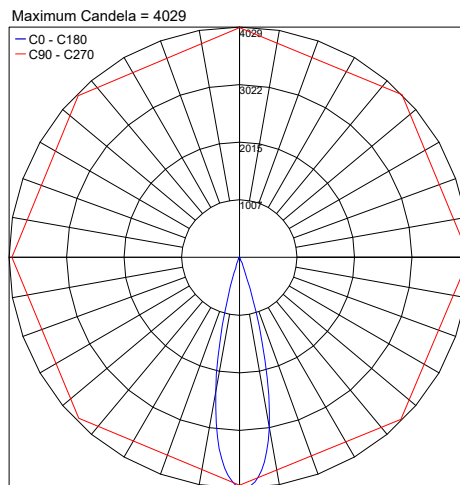

TECHNICAL DATA

Wattage	4W
Power Supply	Remote 220mA, not included. See page 2
Construction	Body: Aluminum Lens: Glass
CCT	2700K, 3000K, 4000K
CRI	>90
Delivered Lumens	447 lm (3000K, 15°) 588 lm (3000K, 36°) 562 lm (3000K, 10°x90°)
Efficacy	63.9 lm/W (3000K, 15°) 84.0 lm/W (3000K, 36°) 80.3 lm/W (3000K, 10°x90°)
Optics	15°, 24°, 36°, 15°x60°, 15°x90°
LED Source	BRIDGELUX GEN8 COB LED
Finishes	White, Black, Black Anodized, Silver Anodized, Custom RAL on request
Fixture Dimensions	Ø1.54" x 2.15" h
IP Rating	IP20

Fixture Dimensions

ORDERING INFORMATION

Example: MIC-L-30-96-25-H-R-0. Power Supplies ordered separately.

MIC-L	-		-		-		-		R	-	0
Model #	CCT	Finish	Optics	Lens	Dimming / Driver	Options					
MIC-L	27 - 2700K 30 - 3000K 40 - 4000K	11 - White 02 - Black 97 - Black Anodized 96 - Silver Anodized C - Custom RAL	15 - 15° 24 - 24° 36 - 36° 60 - 15°x60° 90 - 15°x90°	H - Clear w/ Honeycomb C - Clear L - Linear	R - Remote Driver (Static White, Dim to Warm, RGBW)	0 - None					

For other power supply options consult factory.

PHOTOMETRIC DATA

Note: Photometry is 3000K

PHOTOMETRIC FILENAME : DP-MICRO-7W-C9-3000K-15°.IES

PHOTOMETRIC FILENAME : DP-MICRO-7W-C9-3000K-24°.IES

PHOTOMETRIC FILENAME : DP-MICRO-7W-C9-3000K-36°.IES