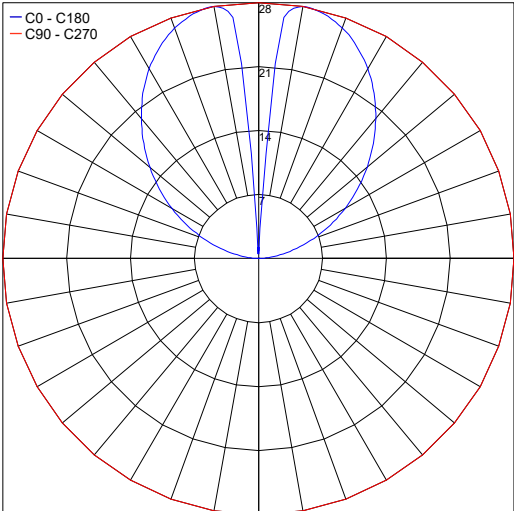

## PHOTOMETRIC DATA

Note: All photometry is 3000K

Maximum Candela = 27.9

PHOTOMETRIC FILENAME : RE\_S.1\_3000K\_0.9W\_24VDC.IES

Job Name/Date:

Fixture Type Designation: