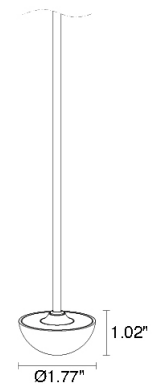

DoReMi S is a collection of decorative stainless steel outdoor pendants that become luminous accents for beneath porticoes and verandas, along terraces and pergolas, or among garden trees, where the lights appear to float between the branches. Re S 1 is the version with a suspended hemisphere head, offered in 4 color temperatures with diffuse optics and 5 standard finishes.

## TECHNICAL DATA

<b>Wattage</b>	0.9W
<b>Power Supply</b>	Remote 24VDC, not included. See page 3.
<b>Construction</b>	Body / Bracket: Stainless Steel AISI 316L Lens: Acrylic (PMMA) Cable Length: 4.92' Standard
<b>CCT</b>	2200K, 2700K, 3000K, 4000K
<b>CRI</b>	80
<b>BUG Rating</b>	B0-U3-G0 (3000K)
<b>Delivered Lumens</b>	75 lm (3000K)
<b>Efficacy</b>	83.3 lm/W (3000K)
<b>Optics</b>	Diffuse
<b>Finishes</b>	5 Standard, Custom RAL on request (4 Stage Marine Grade Finish)
<b>Fixture Dimensions</b>	Ø1.8" x 1.0" h x 4.9', 16.4' or 32.8' cable
<b>Fixture Weight</b>	0.33 lbs
<b>LED Source</b>	8 Mid-Power LED Matrix
<b>Lumen Maintenance</b>	72,000 hrs L80, B10 (Ta 25°C)
<b>Color Consistency</b>	3-Step MacAdam
<b>Operating Temp.</b>	-4°F to +122°F
<b>IP Rating</b>	IP66
<b>Impact Resistance</b>	IK06

Fixture Dimensions

## ORDERING INFORMATION

Example: RR1S0000050DI or RR1S0000050DI-2. Power Supplies / Accessories ordered separately.

RR1S00	000		0D		-	
Model #	Accessories	CCT	Optics	Finish		Cable Length
RR1S00	000 - None	0N - 2200K 0F - 2700K 05 - 3000K 09 - 4000K	0D - Diffuse	H - Anthracite T - Cor-ten 5 - Jasper Green E - White I - Stainless Steel C - Custom RAL (consult factory for "C")		4.92' standard 1 - 16.40' 2 - 32.81'