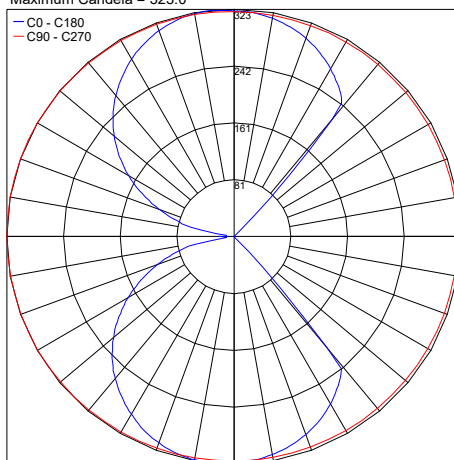

Maximum Candela = 323.0