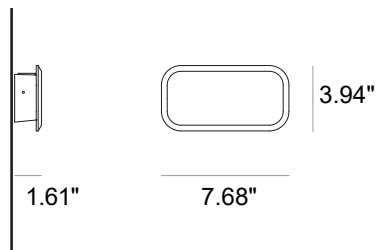

FIXTURE DIMENSIONS

F33301 (6W)