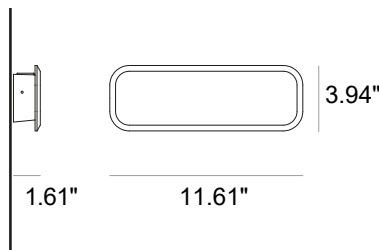

F33302 (12W)

SUGGESTED POWER SUPPLIES

350mA

Part Number	Description	Input/Output	# of Fixtures	
			6W	12W
PPLT00468	Phase Dim (120V only)	120VAC to 350mA, 14W, Class 2	1-2	1-1
PPLT00465-P	0-10V Dimming to 1.0%	120-277VAC to 350mA, 20W, Class 2, DAMP	1-3	1-1
PPLT00263	Leading / Trailing Edge Dimming to 10% (120V only)	120-277VAC to 350mA, 32W, Class 2	2-2	1-1
PPLT00561-P	0-10V Dimming to 0.1%	120-277VAC to 350mA, 100W, Class 2	1-2	1-1

Suggested Lutron Compatible

Part Number	Option	Lutron SKU	Dim Range	Description	Input/Output	# of Fixtures	
						6W	12W
PPLT00247	L3DAE / L3DA3W	L3DA	100%-1%	Hi-Lume™ 1% EcoSystem™ or 1% 3-Wire LED Driver	120-277VAC to 350mA, 7W, Class 2	1-1	—
PPLT00516	L3DAE / L3DA3W	L3DA	100%-1%	Hi-Lume™ 1% EcoSystem™ or 1% 3-Wire LED Driver	120-277VAC to 350mA, 13W, Class 2	2-2	1-1

For other power supply options consult factory.