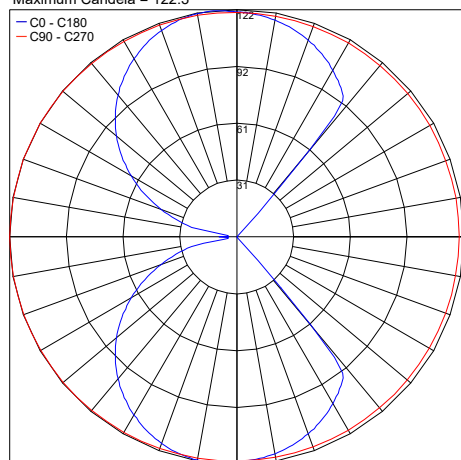

PHOTOMETRIC DATA

Note all Photometry is 3000K

Maximum Candela = 122.3