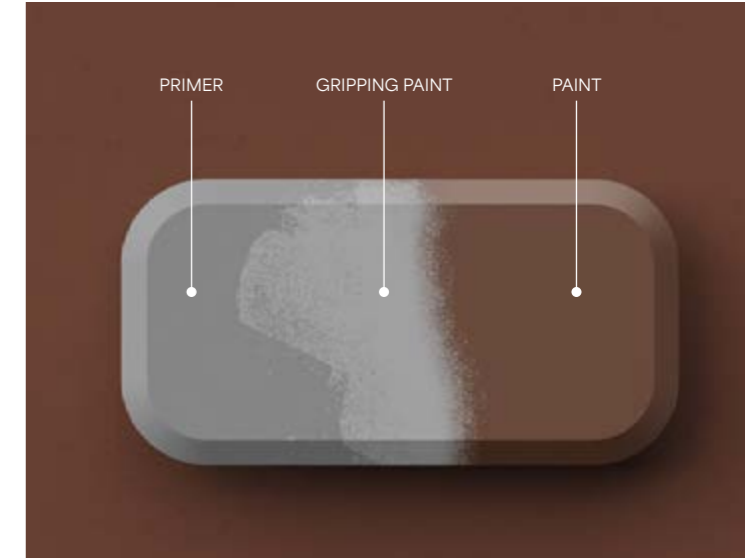

Paintable finish with primer on

Matte Primer only version with the addition of a gripping paint - not included in the supply - the product can be then painted the same color of the wall on which it is installed. Ideal for projects in which light alone must be the protagonist!

Cementolight®

The versatility of the Smooth collection extends to its availability in a unique variant: concrete, 30% made of recycled material. In addition to the traditional metallic options, this collection offers concrete in two color variations, gray and sage green, adding a distinctive and contemporary touch to any outdoor space. With its textured finish, concrete brings robustness and elegance to the Smooth collection, providing a unique solution for outdoor lighting.