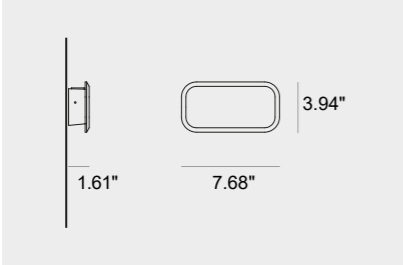

Power **5.6W**
 Output lumen 3000K **634**
 Output lumen 4000K **679**
 L90 lifetime **55.000 hrs**
 Ta35°C(HRS)

14.0W
 1686
 1805
 55.000 hrs

Build data

Voltage **350mA 50-60Hz**
 Power supply **Remote, not included**
 External cable **Single input 3-poles (not furnished)**
 Protection rating **IP65**

350mA 50-60Hz
 Remote, not included
 Single input 3-poles (not furnished)
 IP65

Dimensions

Finish

- _1 ● Anthracite
- _2 ● Pure White (RAL9010)
- _U ☞ Primer paintable
- _S ● Cementolight® warm grey
- _T ● Cementolight® sage green