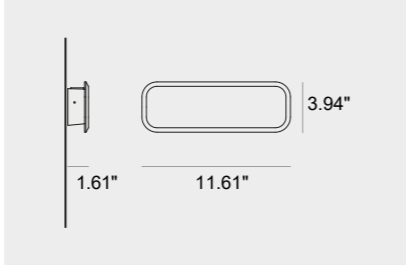

Power **5.6W**
 Output lumen 3000K **634**
 Output lumen 4000K **679**
 L90 lifetime **55.000 hrs**
 Ta35°C(HRS)

14.0W
 1686
 1805
 55.000 hrs

Build data

Voltage **350mA 50-60Hz**
 Power supply **Remote, not included**
 External cable **Single input 3-poles (not furnished)**
 Protection rating **IP65**

350mA 50-60Hz
 Remote, not included
 Single input 3-poles (not furnished)
 IP65

Dimensions

Finish

- _1 ● Anthracite
- _2 ● Pure White (RAL9010)
- _U ☞ Primer paintable
- _S ● Cementolight® warm grey
- _T ● Cementolight® sage green