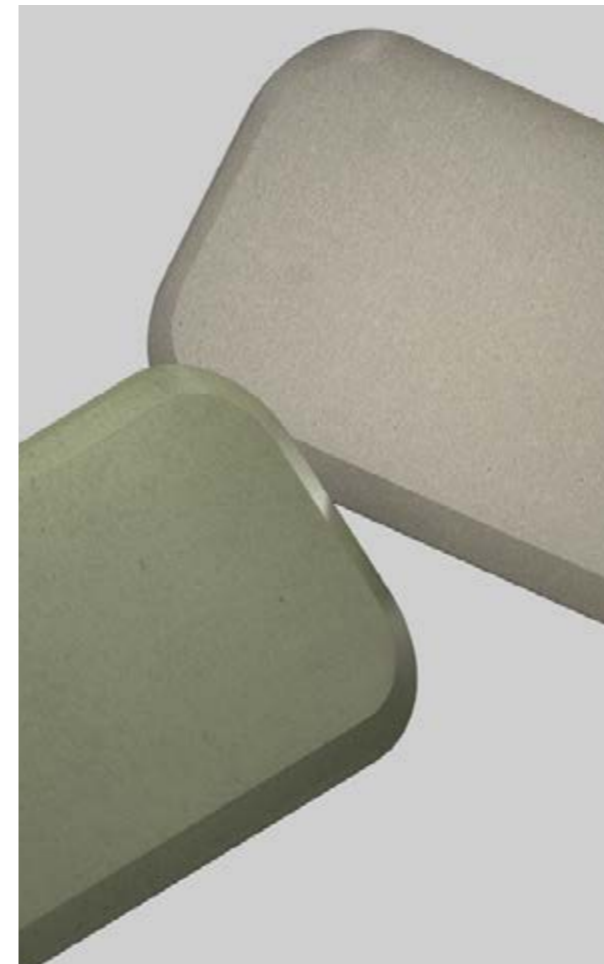

BRICK SMOOTH

Brick Smooth, the perfect link of form and functionality.

The Brick Smooth collection is the go-to choice for those seeking a versatile and elegant solution for outdoor lighting. With its contemporary design and rounded shapes, Brick Smooth seamlessly adapts to any architectural setting, creating a unique and welcoming atmosphere. The collection offers high levels of customization to meet individual style and functionality preferences.

Paintable finish with primer on

Matte Primer only version with the addition of a gripping paint - not included in the supply - the product can be then painted the same color of the wall on which it is installed. Ideal for projects in which light alone must be the protagonist!

Cementolight®

The versatility of the Smooth collection extends to its availability in a unique variant: concrete, 30% made of recycled material. In addition to the traditional metallic options, this collection offers concrete in two color variations, gray and sage green, adding a distinctive and contemporary touch to any outdoor space. With its textured finish, concrete brings robustness and elegance to the Smooth collection, providing a unique solution for outdoor lighting.

Concrete finishes

- Cementolight® warm grey
- Cementolight® sage green

Metal Finishes

Metal finishes

- Anthracite
- Pure White RAL9010

Applique

Wall

Performance data