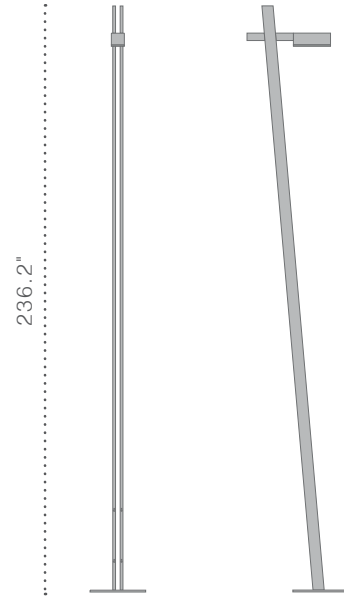

| LAME COLLECTION

Pole Lame

Product details

Made of hot galvanized steel powder coated with possibility to choose any RAL color.

Lighting fixture

Made of stainless steel, designed to allow the use of LED modules with different optics and powers.

Ground fixing

Base flange with anchor bolts or rooted in the ground.

Height

Available from 13.1 ft to 19.7 ft