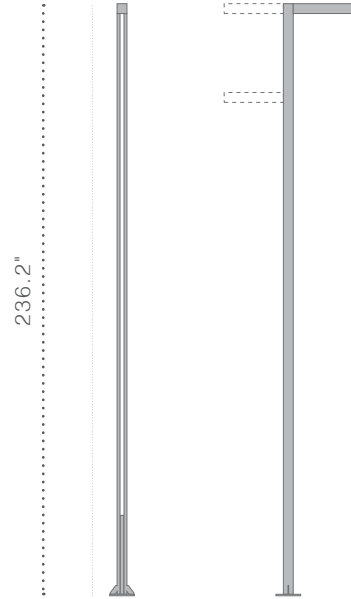

# Pole Lame S

## Height

Available at 19.7 ft (6 m) fixed to the ground via base flange or at 18.0 ft (5.5 m) rooted in the ground.

| LAME COLLECTION