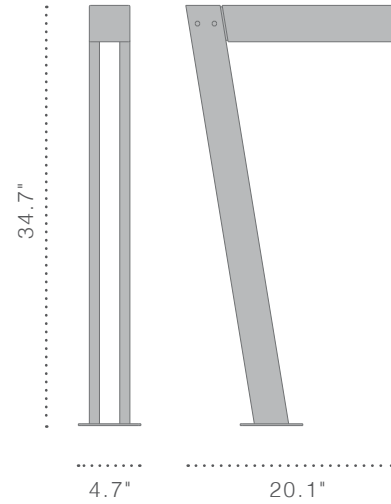

Bollards

Product details

Made of stainless steel powder coated with possibility to choose any RAL color.

Lightning source

Designed to allow the use of LED modules with different optics and powers.

Ground fixing

Base flange with expansion anchor.