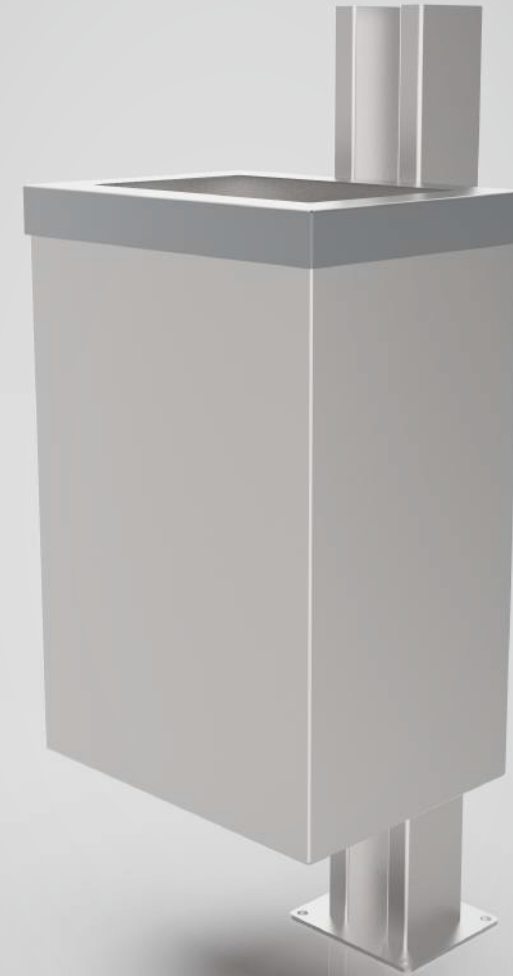

Litter Bin

Product details

Made of stainless steel powder coated with possibility to choose any RAL color.

Ground fixing

Base flange with expansion anchor.

Notes

Capacity 13.2 gallons.