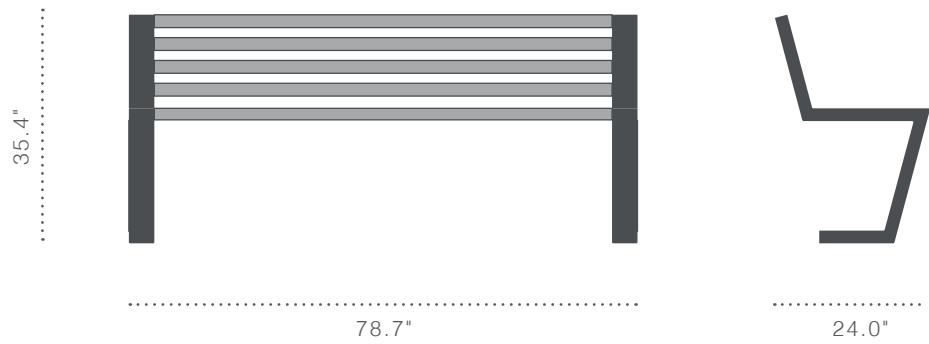

Bench

Product details

Seat made of hardwood and frame in stainless steel powder coated with the possibility to choose any RAL color.

Ground fixing

Base flange with expansion anchor.

Notes

Seat made of hardwood.