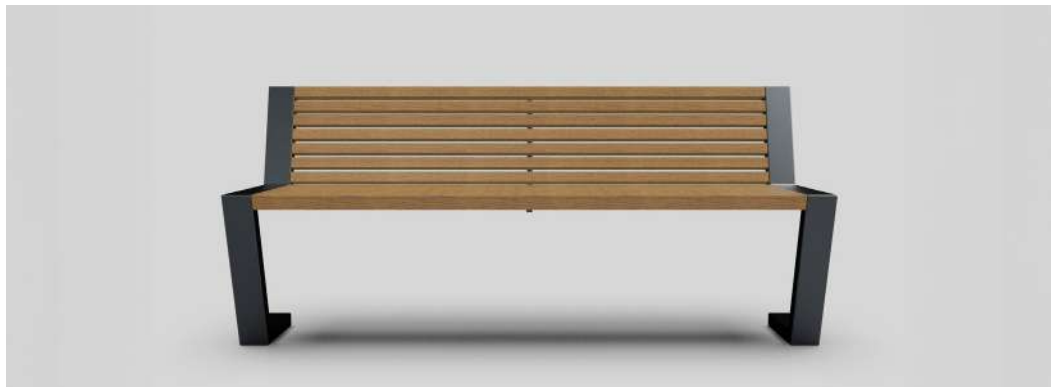

### Product details

Seat made of hardwood and frame in stainless steel powder coated with the possibility to choose any RAL color.