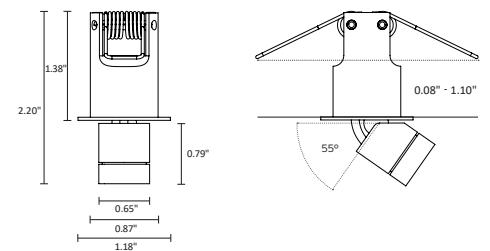

C1-mini-DL is an LED downlight for installation in display case ceilings, suitable for showcase lighting in museum and retail settings. It is 360° rotatable, 55° swivelling and available with a variety of optics, 5 color temperatures and 3 standard finishes.

Euro coin is 0.92"

TECHNICAL DATA

Wattage / Input	2.7W (700mA)
Power Supply	Remote, not included. See page 3.
Dimming	Dimming by Remote Driver - See page 3 <i>(Not Suitable for Dimming Pen)</i>
Construction	Body: Anodized Aluminum
CCT	2700K, 3000K, 3500K, 4000K, 5700K
CRI	>90
Delivered Lumens	150 lm (3000K, 30°)
Efficacy	57 lm/W (3000K, 30°)
Optics	8 Standard 15° Glass Lens – Aspherical w/ Light Diffusion Foil
Finishes	3 Standard, See Below
Fixture Dimensions	Ø0.65" x 2.20" h
Lumen Maintenance	L80,B10 >50,000hrs
IP Rating	IP20

Fixture Dimensions

ORDERING INFORMATION

Example: C1-MINI-DL-27-40-18-G. Accessories / Power Supplies ordered separately.

C1-MINI-DL	-	27	-		-		-		
Model No.	Wattage	CCT	Optics	Finish					
C1-MINI-DL	27 - 2.7W	27 - 2700K 30 - 3000K 35 - 3500K 40 - 4000K 57 - 5700K	08 - 8° 15 - 15° * 18 - 18° 26 - 26° 30 - 30° 45 - 45° 80 - 80° 47 - 47°+25° 40 - 40°+10°	B - Anodized Black S - Silver G - Gold C - Custom RAL <i>(consult factory for "C")</i>					