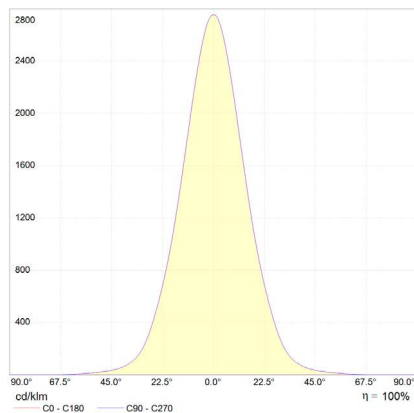

PHOTOMETRIC DATA

for light color 3,000 K | standard lens 30° | color rendering index typ. 97, R9 > 90, R12 > 90 | color variation ≤ 3 SDCM

Job Name/Date:

Fixture Type Designation:

SUGGESTED POWER SUPPLIES