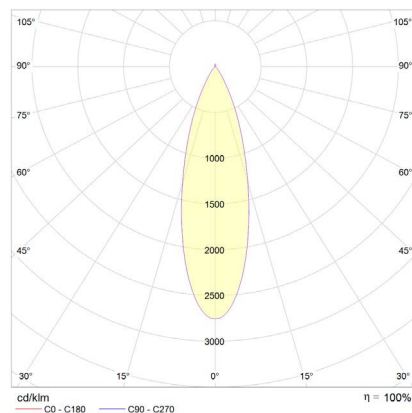

Euro coin is 0.92"

TECHNICAL DATA

Wattage / Input	2.7W (700mA)
Power Supply	Remote, not included. See page 3.
Dimming	Dimming by Remote Driver - See page 3 <i>(Not Suitable for Dimming Pen)</i>
Construction	Body: Anodized Aluminum
CCT	2700K, 3000K, 3500K, 4000K, 5700K
CRI	>90
Delivered Lumens	150 lm (3000K, 30°)
Efficacy	57 lm/W (3000K, 30°)
Optics	8 Standard 15° Glass Lens – Aspherical w/ Light Diffusion Foil
Finishes	3 Standard, See Below
Fixture Dimensions	Ø0.65" x 2.20" h
Lumen Maintenance	L80,B10 >50,000hrs
IP Rating	IP20

Fixture Dimensions

ORDERING INFORMATION

Example: C1-MINI-DL-27-40-18-G. Accessories / Power Supplies ordered separately.

C1-MINI-DL	-	27	-		-		-		
Model No.	Wattage	CCT	Optics	Finish					
C1-MINI-DL	27 - 2.7W	27 - 2700K 30 - 3000K 35 - 3500K 40 - 4000K 57 - 5700K	08 - 8° 15 - 15° * 18 - 18° 26 - 26° 30 - 30° 45 - 45° 80 - 80° 47 - 47°+25° 40 - 40°+10°	B - Anodized Black S - Silver G - Gold C - Custom RAL <i>(consult factory for "C")</i>					

PHOTOMETRIC DATA

for light color 3,000 K | standard lens 30° | color rendering index typ. 97, R9 > 90, R12 > 90 | color variation ≤ 3 SDCM

Job Name/Date:

Fixture Type Designation:

SUGGESTED POWER SUPPLIES